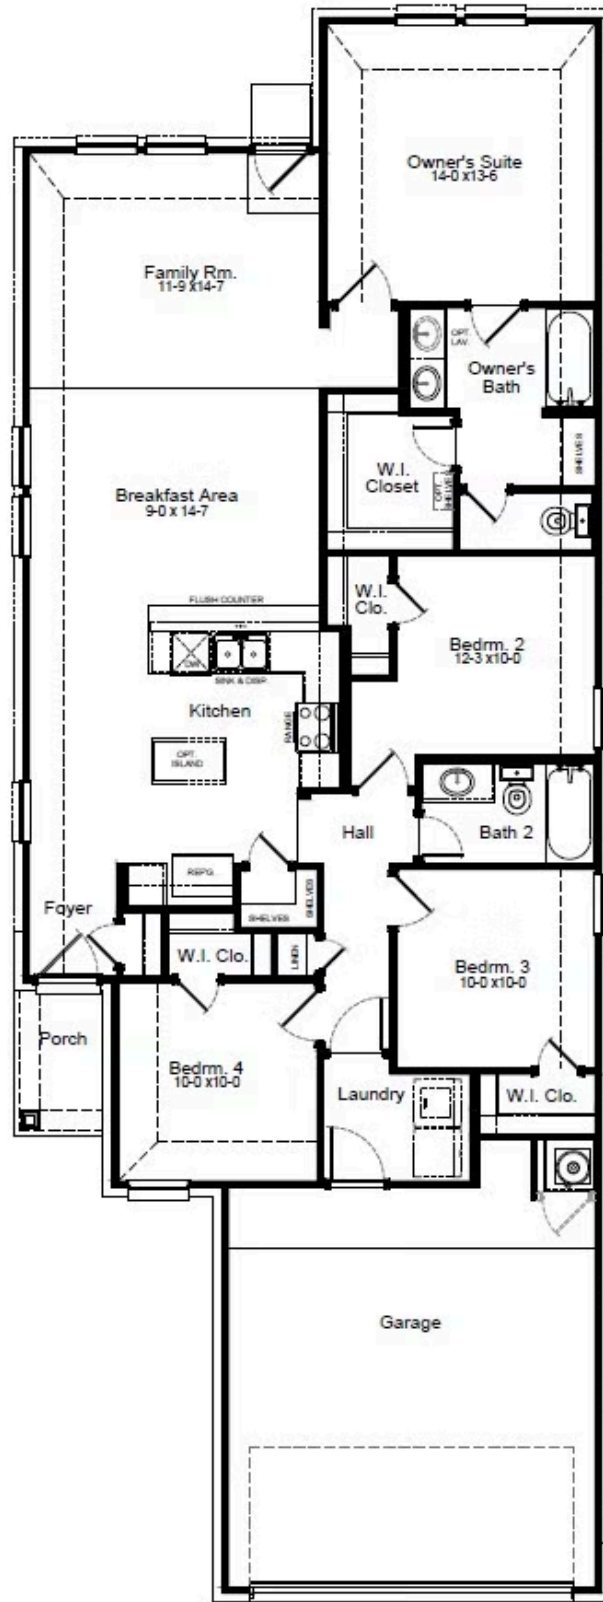

HAWTHORNE FLOORPLAN

All information contained in this marketing material, including but not limited to pricing, availability, features, dimensions, specifications, drawings, maps, photographs, renderings, and other content, is provided for general informational purposes only and is subject to change without notice. While reasonable efforts have been made to ensure accuracy, First America Homes makes no warranties or representations, express or implied, as to the completeness, accuracy, or reliability of the information presented. First America Homes reserves the right, in its sole discretion and without prior notice, to modify, revise, or withdraw any information, plans, designs, pricing, or availability at any time. This material does not constitute a contract, offer, or promise and should not be relied upon as such. All sales are subject to the terms and conditions of the applicable purchase agreement. Void where prohibited by law. Updated 05/22/2026