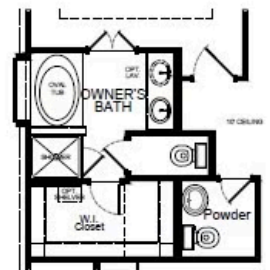

HOME FEATURES

- 2,416 Sq. Ft.
- 5 - 6 Beds
- 2.5 - 3 Baths
- 2 Stories
- 2 Garages

The Mansfield floorplan, designed with 2,416 square feet of space, offers a unique blend of comfort and style, perfect for modern living. This home features an inviting entrance that seamlessly connects to the spacious family room and kitchen for memorable gatherings. With five bedrooms, including an owner's suite with a walk-in closet and a luxurious bath, privacy and comfort are paramount. Additional highlights include a versatile study, a spacious laundry room, and a covered patio, perfect for outdoor enjoyment. The Mansfield is a testament to quality craftsmanship, blending functionality with elegance to create a space that feels like home.

MANSFIELD FLOORPLAN

1st Floor

2nd Floor

MANSFIELD OPTIONS

Options

Covered Patio

Expanded Covered Patio

Bath 3
ILO Powder

Bedroom 6
ILO Study

Luxury Bath Option