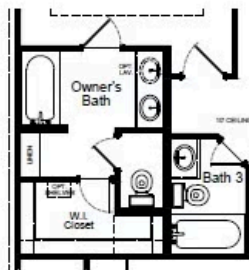

HOME FEATURES

- 2,416 Sq. Ft.
- 5 - 6 Beds
- 2.5 - 3 Baths
- 2 Stories
- 2 Garages

The Mansfield floorplan, designed with 2,416 square feet of space, offers a unique blend of comfort and style, perfect for modern living. This home features an inviting entrance that seamlessly connects to the spacious family room and kitchen for memorable gatherings. With five bedrooms, including an owner's suite with a walk-in closet and a luxurious bath, privacy and comfort are paramount. Additional highlights include a versatile study, a spacious laundry room, and a covered patio, perfect for outdoor enjoyment. The Mansfield is a testament to quality craftsmanship, blending functionality with elegance to create a space that feels like home.

MANSFIELD FLOORPLAN

1st Floor

2nd Floor

MANSFIELD OPTIONS

Options

Covered Patio

Expanded Covered Patio

Bath 3
ILO Powder

Bedroom 6
ILO Study

Luxury Bath Option