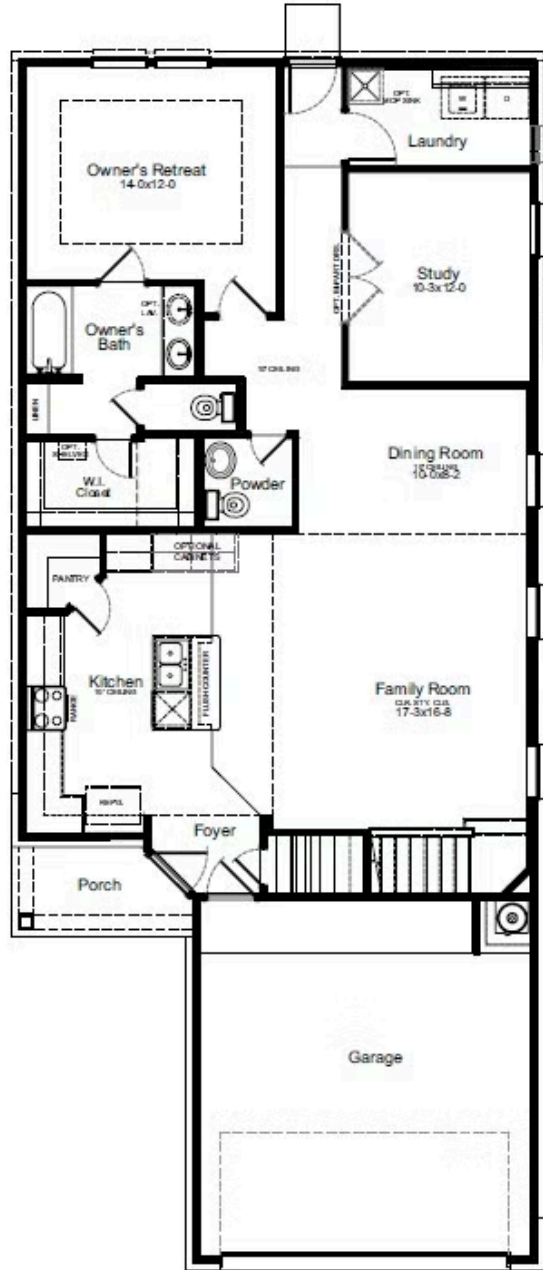

Mansfield

LEXINGTON HEIGHTS, WILLIS, TX

Home Starting At

\$323,990

[FirstAmericaHomes.com](https://www.FirstAmericaHomes.com)

[#FAHBuiltDifferent](https://twitter.com/FAHBuiltDifferent)

[@firstamericahomes](https://www.instagram.com/firstamericahomes)

HOME FEATURES

- 2,416 Sq. Ft.
- 5 - 6 Beds
- 2.5 - 3 Baths
- 2 Stories
- 2 Garages

The Mansfield floorplan, designed with 2,416 square feet of space, offers a unique blend of comfort and style, perfect for modern living. This home features an inviting entrance that seamlessly connects to the spacious family room and kitchen for memorable gatherings. With five bedrooms, including an owner's suite with a walk-in closet and a luxurious bath, privacy and comfort are paramount. Additional highlights include a versatile study, a spacious laundry room, and a covered patio, perfect for outdoor enjoyment. The Mansfield is a testament to quality craftsmanship, blending functionality with elegance to create a space that feels like home.

MANSFIELD FLOORPLAN

1st Floor

2nd Floor

MANSFIELD OPTIONS

Options

Covered Patio

Expanded Covered Patio

Bath 3
ILO Powder

Bedroom 6
ILO Study

Luxury Bath Option