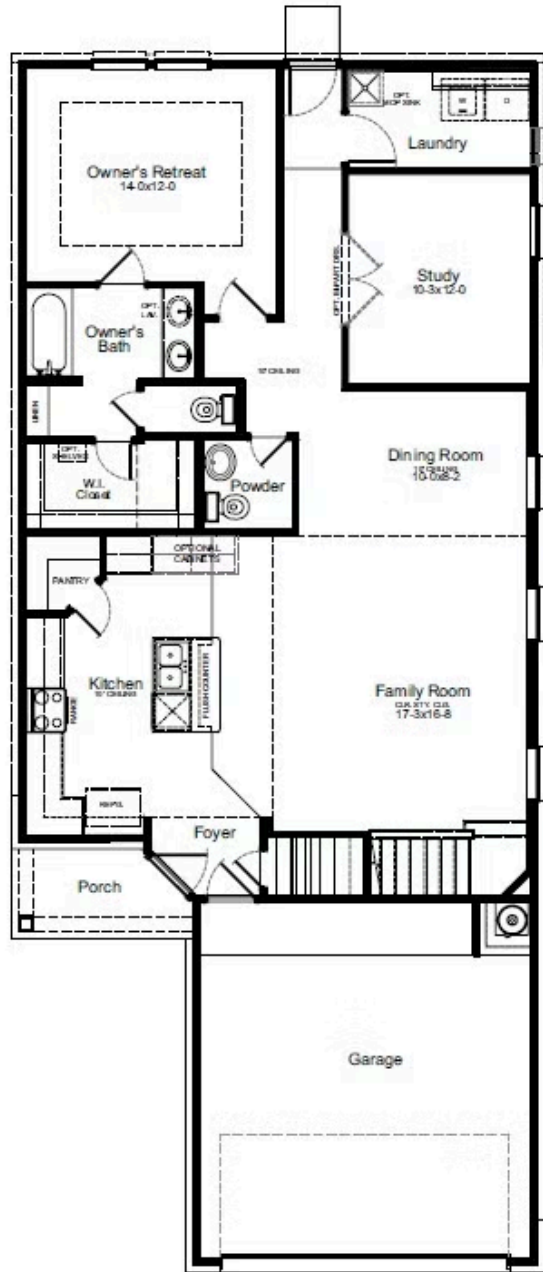

11757 Whirlaway
Drive

WILLIS, TX 77318

Priced At

\$378,725

[FirstAmericaHomes.com](https://www.FirstAmericaHomes.com)

[#FAHBuiltDifferent](https://twitter.com/FAHBuiltDifferent)

[@firstamericahomes](https://www.instagram.com/firstamericahomes)

PLAN

Mansfield

HOME FEATURES

- 2,416 Sq. Ft.
- 5 Bedrooms
- 2 Full Baths
- 1 Half Bath
- 2 Stories
- 2 Garages

The Mansfield floorplan, designed with 2,416 square feet of space, offers a unique blend of comfort and style, perfect for modern living. This home features an inviting entrance that seamlessly connects to the spacious family room and kitchen for memorable gatherings. With five bedrooms, including an owner's suite with a walk-in closet and a luxurious bath, privacy and comfort are paramount. Additional highlights include a versatile study, a spacious laundry room, and a covered patio, perfect for outdoor enjoyment. The Mansfield is a testament to quality craftsmanship, blending functionality with elegance to create a space that feels like home.

MANSFIELD FLOORPLAN

1st Floor

2nd Floor