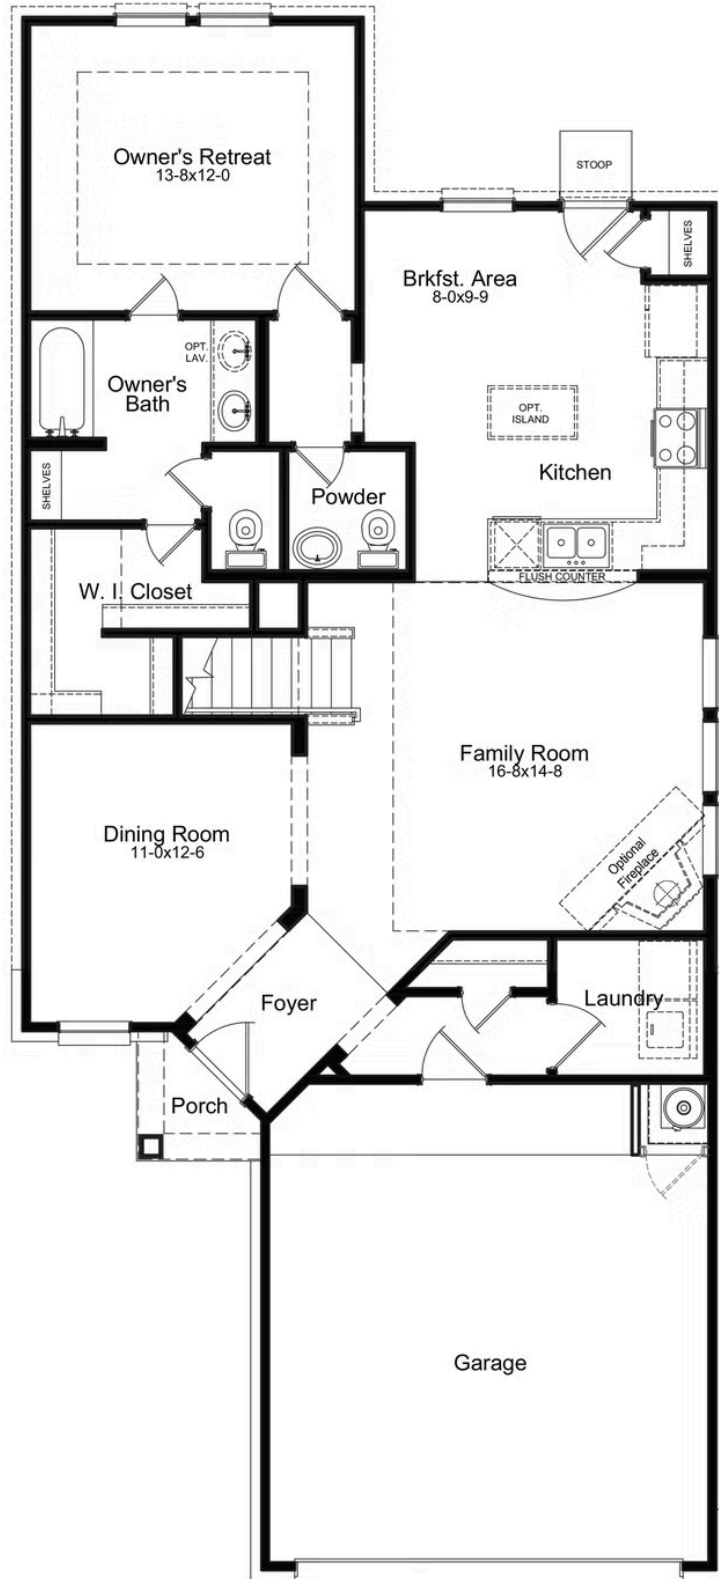

Roosevelt

HOME FEATURES

- 1,880 Sq. Ft.
- 3 Bedrooms
- 2 Full Baths
- 1 Half Bath
- 2 Stories
- 2 Garages

Experience the allure of this stunning two-story home, boasting 3 bedrooms and 2 ½ baths. The soaring ceilings in the two-story family room create a dramatic and spacious atmosphere, sure to impress. The owner's retreat showcases a tray ceiling, adding a touch of elegance to your personal retreat. The expansive kitchen and breakfast eating area provide ample space for culinary creations and casual dining, accommodating the needs of every household member. Indulge in the oversized game room, a versatile space perfect for recreation and entertainment.

ROOSEVELT 1ST FLOOR

C

ROOSEVELT 2ND FLOOR