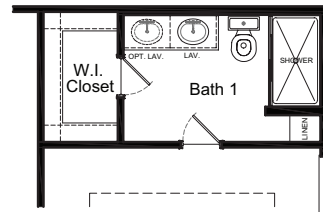

GOLDEN FLOOR PLAN

1,595 SQ. FT.
PLAN 1595

Colorado Collection

OPTIONS

Covered Patio Option

Expanded Covered Patio Option

Enhanced Owner's Bath Option

FIRSTAMERICANHOMES.COM