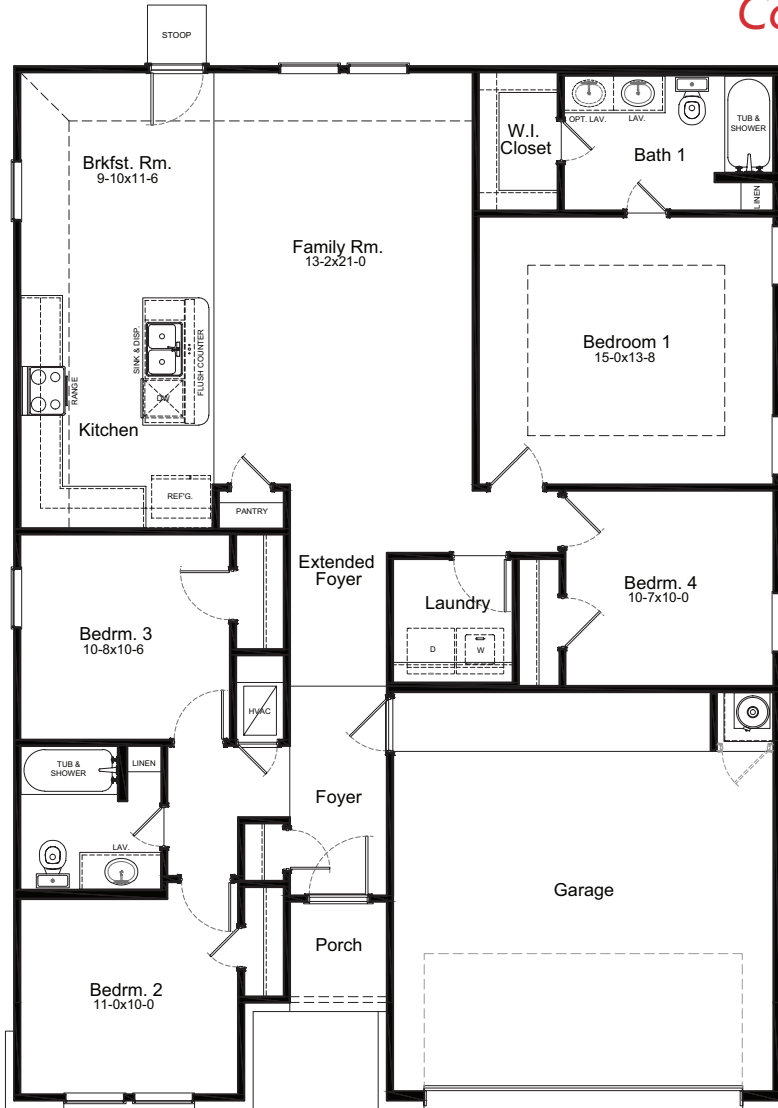

GOLDEN FLOOR PLAN

Colorado Collection

ELEVATION A

ELEVATION B

ELEVATION C

ELEVATION D

FIRSTAMERICAHOMES.COM

In an effort to continuously improve its products, First America Homes reserves the right to make changes and modifications to floor plans, elevations, specifications, materials and features without notice. Dimensions and square footages are approximate. Prices are subject to change without notice. These drawings are a pictorial representation for presentation purposes only and are subject to change. No warranties expressed or implied to final product. 03.27.2024

GOLDEN FLOOR PLAN

1,595 SQ. FT.
PLAN 1595

Colorado Collection

OPTIONS

Covered Patio Option

Expanded Covered Patio Option

Enhanced Owner's Bath Option

FIRSTAMERICANHOMES.COM