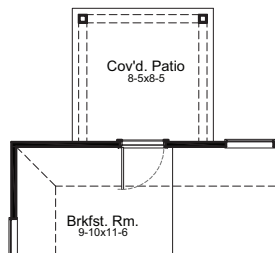

GOLDEN FLOOR PLAN

Colorado Collection

ELEVATION A

ELEVATION B

ELEVATION C

ELEVATION D

FIRSTAMERICAHOMES.COM

In an effort to continuously improve its products, First America Homes reserves the right to make changes and modifications to floor plans, elevations, specifications, materials and features without notice. Dimensions and square footages are approximate. Prices are subject to change without notice. These drawings are a pictorial representation for presentation purposes only and are subject to change. No warranties expressed or implied to final product. 03.27.2024

GOLDEN FLOOR PLAN

1,595 SQ. FT.
PLAN 1595

Colorado Collection

OPTIONS

Covered Patio Option

Expanded Covered Patio Option

Enhanced Owner's Bath Option

FIRSTAMERICANHOMES.COM