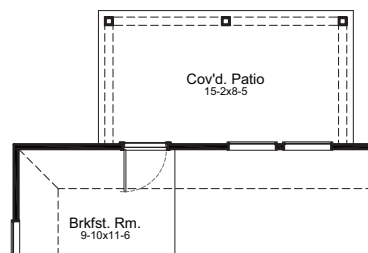

GOLDEN FLOOR PLAN

1,595 SQ. FT.
PLAN 1595

Colorado Collection

OPTIONS

Covered Patio Option

Expanded Covered Patio Option

Enhanced Owner's Bath Option

FIRSTAMERICANHOMES.COM