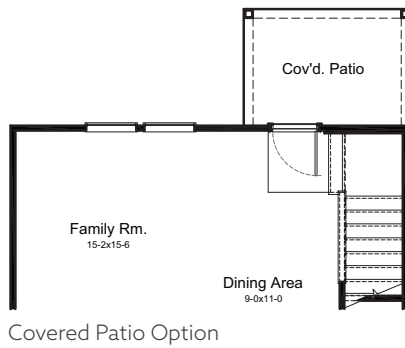

COLT FLOOR PLAN

Colorado Collection
Sandrock Station

ELEVATION A - ALT ROOF OPTION

ELEVATION B - ALT ROOF OPTION

FIRSTAMERICAHOMES.COM

In an effort to continuously improve its products, First America Homes reserves the right to make changes and modifications to floor plans, elevations, specifications, materials and features without notice. Dimensions and square footages are approximate. Prices are subject to change without notice. These drawings are a pictorial representation for presentation purposes only and are subject to change. No warranties expressed or implied to final product. 07.17.2023

COLT FLOOR PLAN

1,745 SQ. FT.
PLAN 1745

Colorado Collection
Sandrock Station

OPTIONS

FIRSTAMERICANHOMES.COM