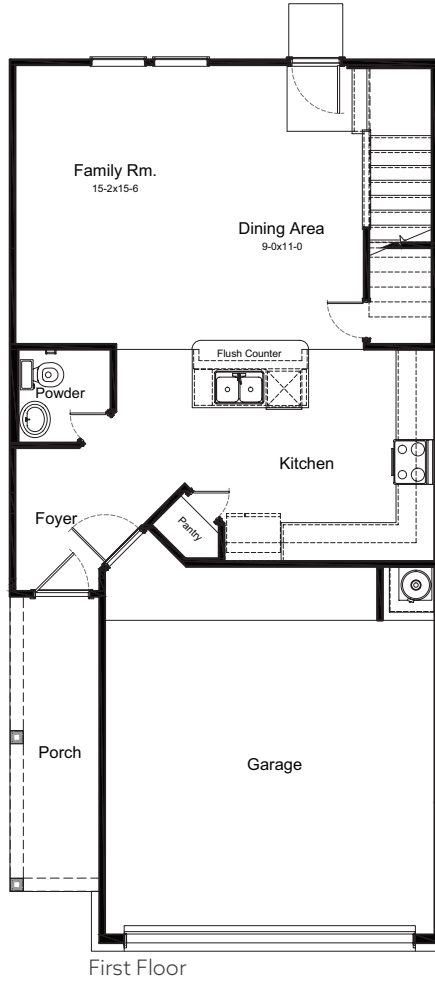

COLT FLOOR PLAN

Colorado Collection
Sandrock Station

ELEVATION A - ALT ROOF OPTION

ELEVATION B - ALT ROOF OPTION

FIRSTAMERICAHOMES.COM

In an effort to continuously improve its products, First America Homes reserves the right to make changes and modifications to floor plans, elevations, specifications, materials and features without notice. Dimensions and square footages are approximate. Prices are subject to change without notice. These drawings are a pictorial representation for presentation purposes only and are subject to change. No warranties expressed or implied to final product. 07.17.2023

COLT FLOOR PLAN

1,745 SQ. FT.
PLAN 1745

Colorado Collection
Sandrock Station

OPTIONS

FIRSTAMERICANHOMES.COM