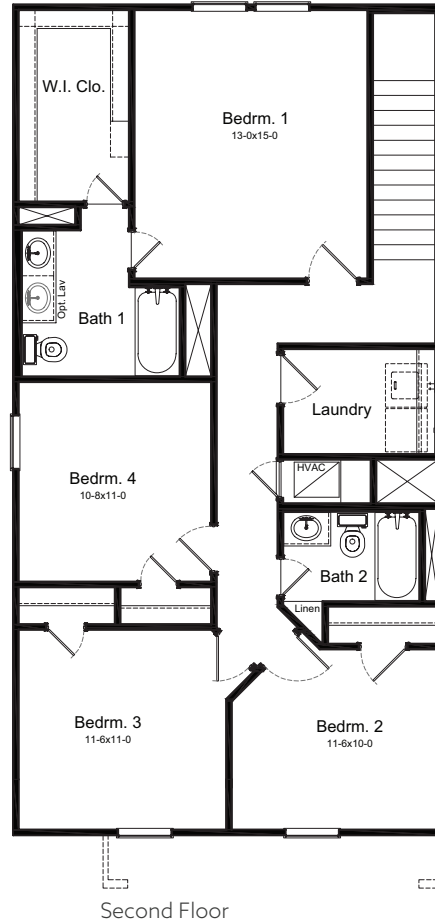

COLT FLOOR PLAN

Colorado Collection
Sandrock Station

ELEVATION A - ALT ROOF OPTION

ELEVATION B - ALT ROOF OPTION

FIRSTAMERICAHOMES.COM

In an effort to continuously improve its products, First America Homes reserves the right to make changes and modifications to floor plans, elevations, specifications, materials and features without notice. Dimensions and square footages are approximate. Prices are subject to change without notice. These drawings are a pictorial representation for presentation purposes only and are subject to change. No warranties expressed or implied to final product. 07.17.2023

COLT FLOOR PLAN

1,745 SQ. FT.
PLAN 1745

Colorado Collection
Sandrock Station

OPTIONS

FIRSTAMERICANHOMES.COM