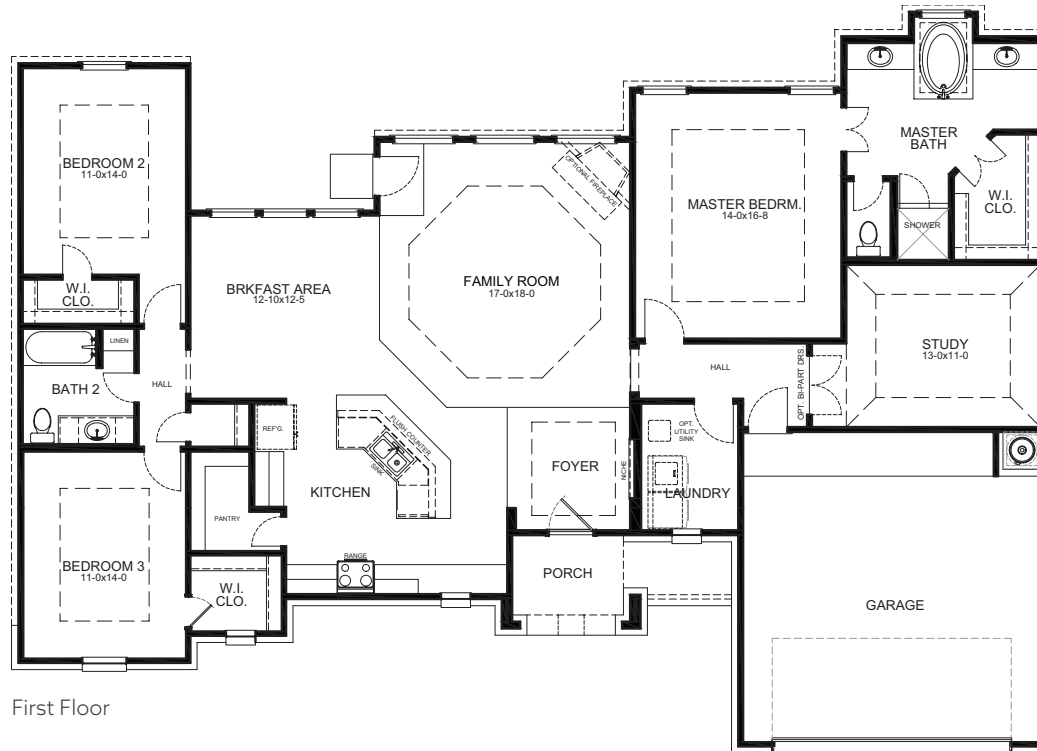

MADISON FLOOR PLAN

Heritage Collection

ELEVATION A

ELEVATION B

ELEVATION C

ELEVATION D

FIRSTAMERICAHOMES.COM

MADISON FLOOR PLAN

2,121 SQ. FT.
PLAN 2121

Heritage Collection

OPTIONS

FIRSTAMERICANHOMES.COM