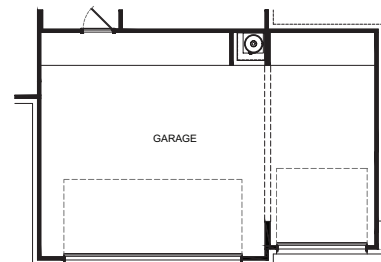

3 Car Garage (Included)