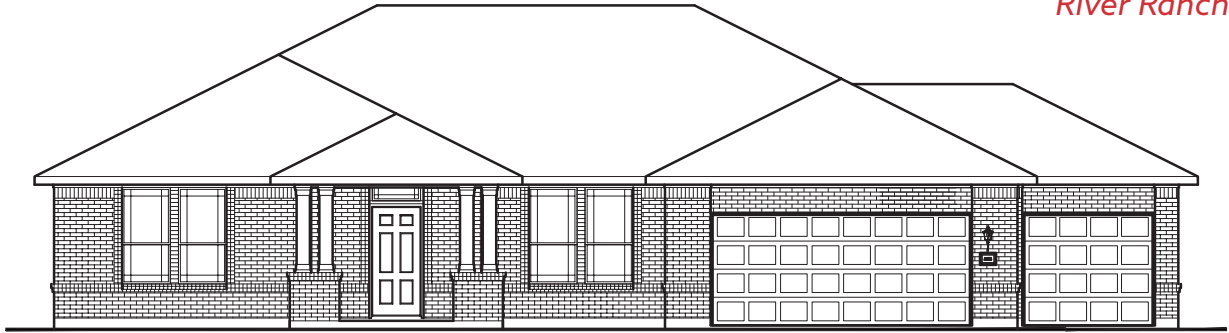

RUSHMORE FLOOR PLAN

Heritage Collection
River Ranch Estates

ELEVATION AE

ELEVATION BE

ELEVATION CE

FIRSTAMERICANHOMES.COM

RUSHMORE FLOOR PLAN

2,174 SQ. FT.
PLAN 2174

Heritage Collection
River Ranch Estates

OPTIONS

Covered Patio Option

Expanded Covered Patio Option

3 Car Garage (Included)