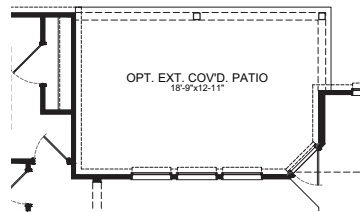

Expanded Covered Patio Option