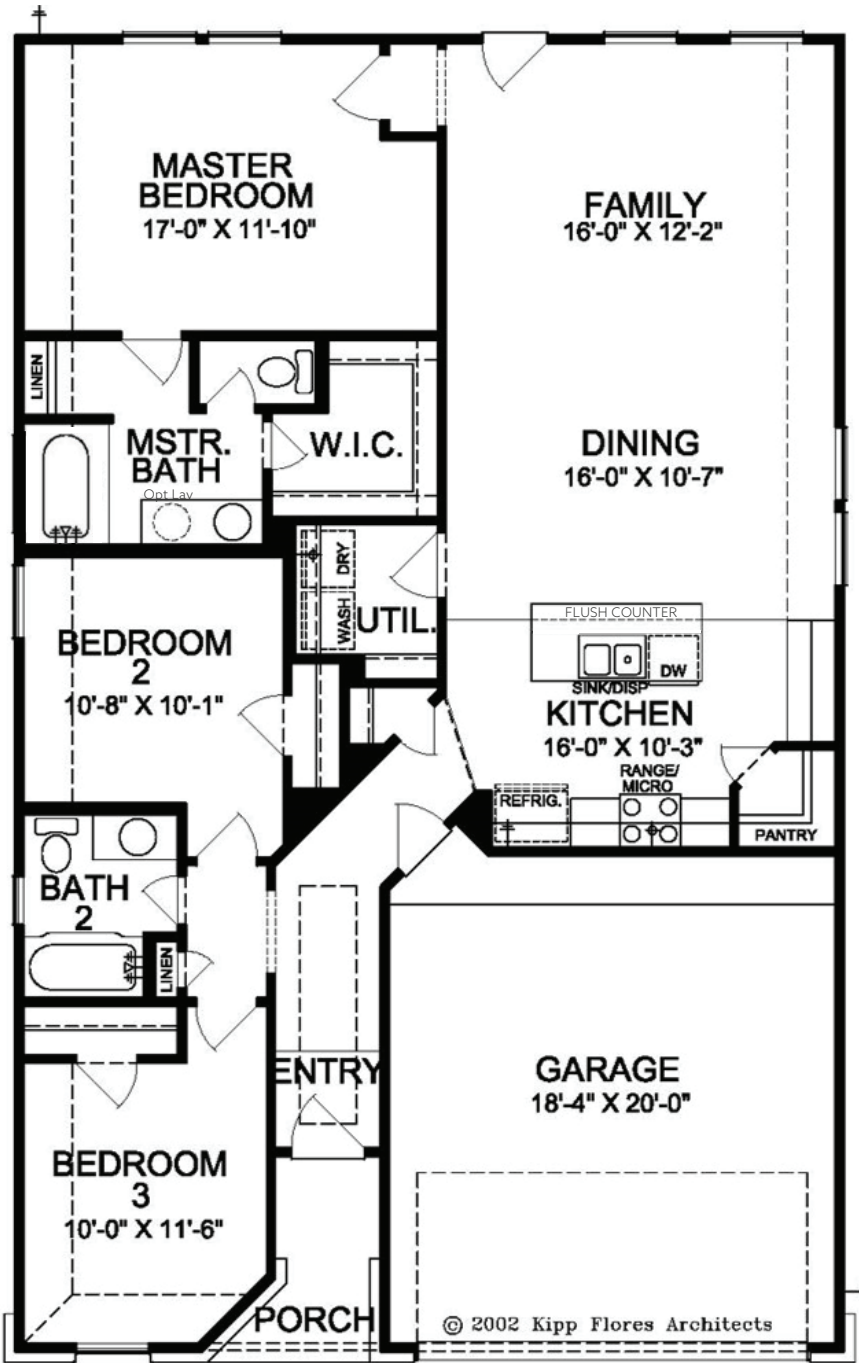

Americana Collection

ELEVATION A

ELEVATION B

ELEVATION C

Americana Collection

1,421 SQ. FT.
PLAN 5142

OPTIONS

Covered Patio Option

Expanded Covered Patio Option

Enhanced Owner's Bath Option