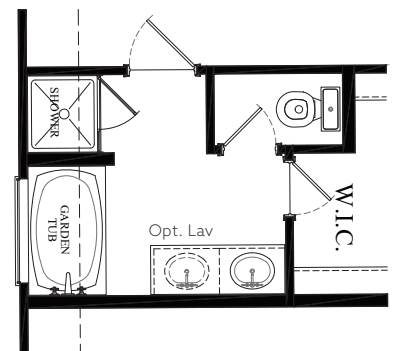

Americana Collection

ELEVATION A

ELEVATION B

ELEVATION C

Americana Collection

1,421 SQ. FT.
PLAN 5142

OPTIONS

Covered Patio Option

Expanded Covered Patio Option

Enhanced Owner's Bath Option