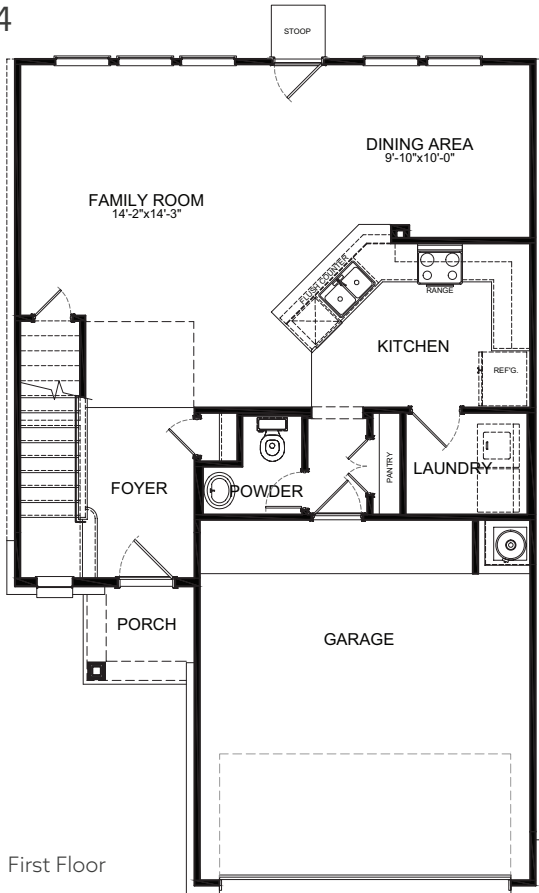

PALO DURO FLOOR PLAN

Heritage Collection

ELEVATION A

ELEVATION B

ELEVATION C

FIRSTAMERICAHOMES.COM

PALO DURO FLOOR PLAN

Heritage Collection

1,864 SQ. FT.
PLAN 1864

OPTIONS