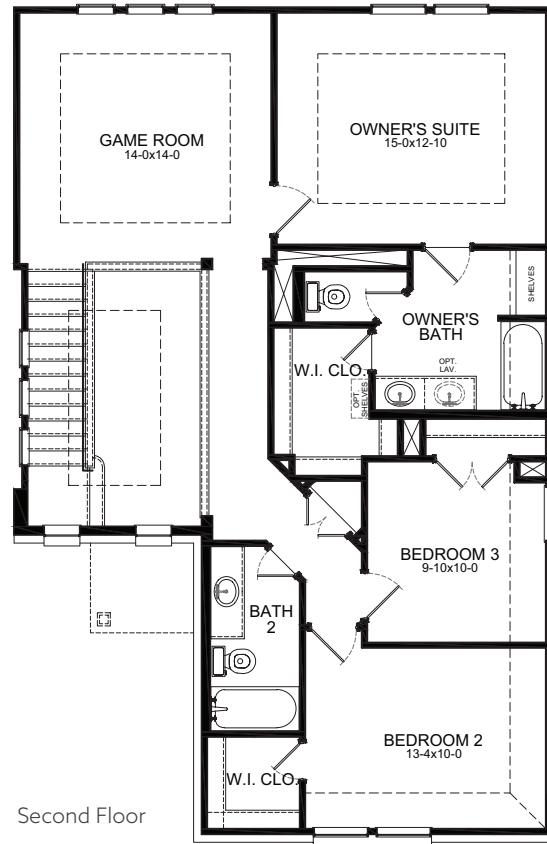

PALO DURO FLOOR PLAN

Heritage Collection

ELEVATION A

ELEVATION B

ELEVATION C

FIRSTAMERICAHOMES.COM

PALO DURO FLOOR PLAN

Heritage Collection

1,864 SQ. FT.
PLAN 1864

OPTIONS