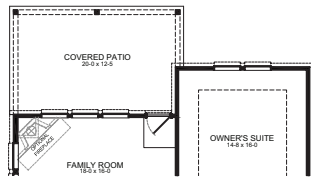

# POLK FLOOR PLAN

**2,366 SQ. FT.**  
PLAN 2366

*Heritage Collection*

## OPTIONS

Covered Patio Option

Expanded Covered Patio Option

2 1/2 Car Garage Option

3 Car Garage Option

Media Room Option  
ILO Bedroom 5

Bedroom 5 Option

Enhanced Owner's Bath Option