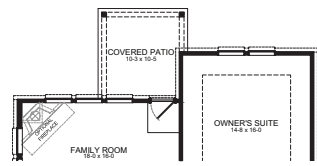

# POLK FLOOR PLAN

**2,366 SQ. FT.**  
PLAN 2366

*Heritage Collection*

## OPTIONS

Covered Patio Option

Expanded Covered Patio Option

2 1/2 Car Garage Option

3 Car Garage Option

Media Room Option  
ILO Bedroom 5

Bedroom 5 Option

Enhanced Owner's Bath Option