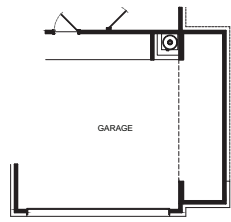

# POLK FLOOR PLAN

**2,366 SQ. FT.**  
PLAN 2366

*Heritage Collection*

## OPTIONS

Covered Patio Option

Expanded Covered Patio Option

2 1/2 Car Garage Option

3 Car Garage Option

Media Room Option  
ILO Bedroom 5

Bedroom 5 Option

Enhanced Owner's Bath Option