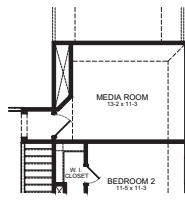

# POLK FLOOR PLAN

**2,366 SQ. FT.**  
PLAN 2366

*Heritage Collection*

## OPTIONS

Covered Patio Option

Expanded Covered Patio Option

2 1/2 Car Garage Option

3 Car Garage Option

Media Room Option  
ILO Bedroom 5

Bedroom 5 Option

Enhanced Owner's Bath Option