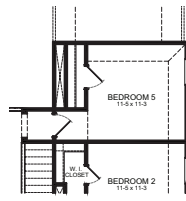

# POLK FLOOR PLAN

**2,366 SQ. FT.**  
PLAN 2366

*Heritage Collection*

## OPTIONS

Covered Patio Option

Expanded Covered Patio Option

2 1/2 Car Garage Option

3 Car Garage Option

Media Room Option  
ILO Bedroom 5

Bedroom 5 Option

Enhanced Owner's Bath Option