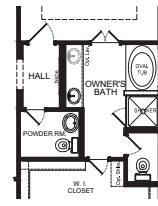

# POLK FLOOR PLAN

**2,366 SQ. FT.**  
PLAN 2366

*Heritage Collection*

## OPTIONS

Covered Patio Option

Expanded Covered Patio Option

2 1/2 Car Garage Option

3 Car Garage Option

Media Room Option  
ILO Bedroom 5

Bedroom 5 Option

Enhanced Owner's Bath Option