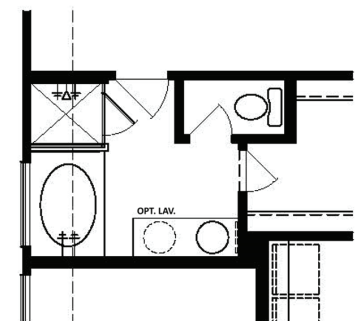

## Heritage Collection

**1,421 SQ. FT.**  
PLAN 5142

### OPTIONS

Covered Patio Option

Expanded Covered Patio Option

Enhanced Owner's Bath Option