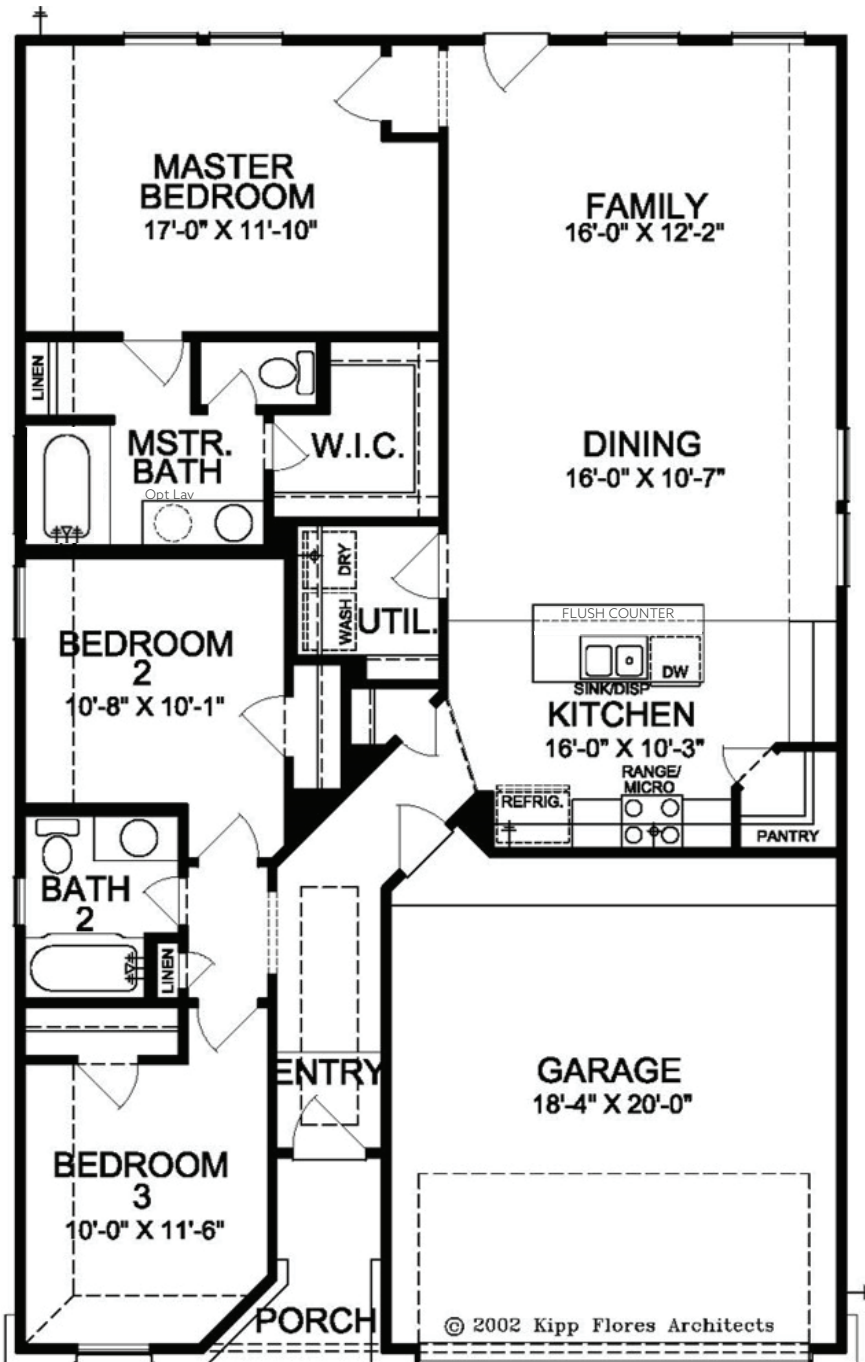

## *Heritage Collection*

**ELEVATION A**

**ELEVATION B**

**ELEVATION C**

## Heritage Collection

**1,421 SQ. FT.**  
PLAN 5142

### OPTIONS

Covered Patio Option

Expanded Covered Patio Option

Enhanced Owner's Bath Option