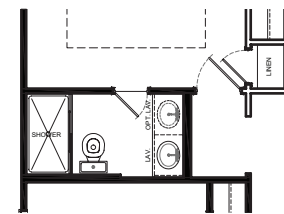

Enhanced Owner's Bath Option

FIRSTAMERICANHOMES.COM