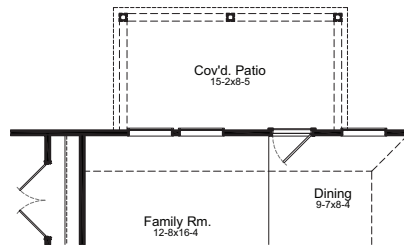

Expanded Covered Patio Option