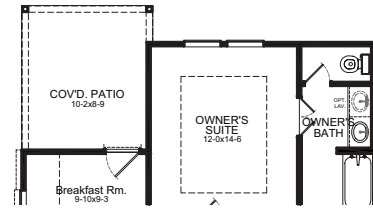

1,315 SQ. FT.
PLAN 1315

Colorado Collection

OPTIONS

Covered Patio Option

Expanded Covered Patio Option

Enhanced Owner's Bath Option