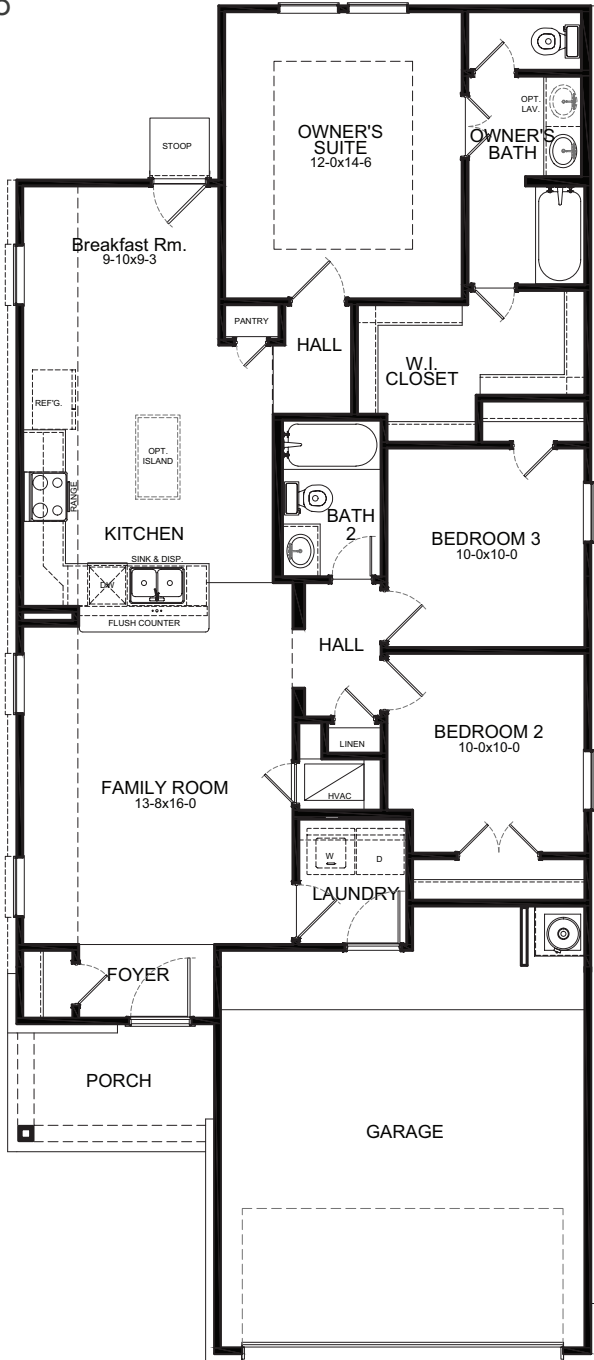

BRECKENRIDGE FLOOR PLAN

Colorado Collection

ELEVATION A

ELEVATION B

ELEVATION C

ELEVATION D

FIRSTAMERICAHOMES.COM

BRECKENRIDGE FLOOR PLAN

1,315 SQ. FT.
PLAN 1315

Colorado Collection

OPTIONS

Covered Patio Option

Expanded Covered Patio Option

Enhanced Owner's Bath Option