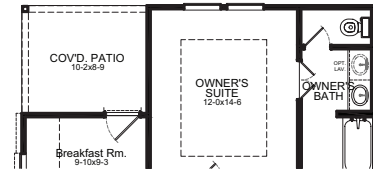

BRECKENRIDGE FLOOR PLAN

Colorado Collection

ELEVATION A

ELEVATION B

ELEVATION C

ELEVATION D

FIRSTAMERICAHOMES.COM

BRECKENRIDGE FLOOR PLAN

1,315 SQ. FT.
PLAN 1315

Colorado Collection

OPTIONS

Covered Patio Option

Expanded Covered Patio Option

Enhanced Owner's Bath Option