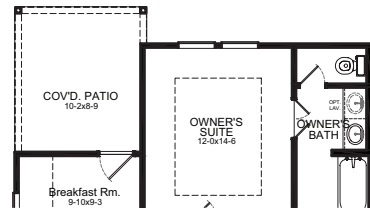

1,315 SQ. FT.
PLAN 1315

Colorado Collection
Sandrock Station

OPTIONS

Covered Patio Option

Expanded Covered Patio Option

Enhanced Owner's Bath Option