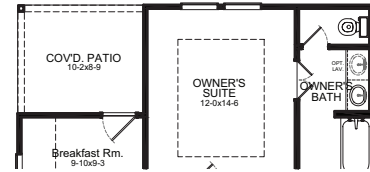

BRECKENRIDGE FLOOR PLAN

Colorado Collection
Sandrock Station

ELEVATION A - ALT ROOF OPTION

ELEVATION B - ALT ROOF OPTION

ELEVATION C - ALT ROOF OPTION

ELEVATION D - ALT ROOF OPTION

FIRSTAMERICAHOMES.COM

BRECKENRIDGE FLOOR PLAN

1,315 SQ. FT.
PLAN 1315

Colorado Collection
Sandrock Station

OPTIONS

Covered Patio Option

Expanded Covered Patio Option

Enhanced Owner's Bath Option