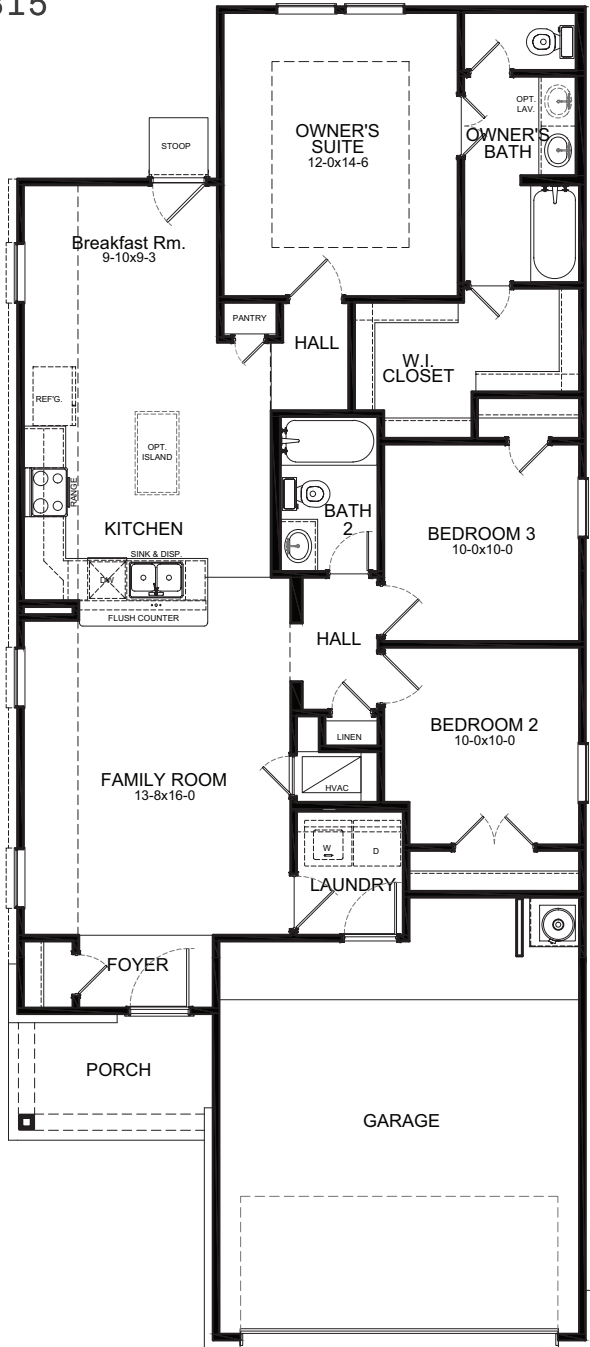

BRECKENRIDGE FLOOR PLAN

Colorado Collection
Sandrock Station

ELEVATION A - ALT ROOF OPTION

ELEVATION B - ALT ROOF OPTION

ELEVATION C - ALT ROOF OPTION

ELEVATION D - ALT ROOF OPTION

FIRSTAMERICAHOMES.COM

BRECKENRIDGE FLOOR PLAN

1,315 SQ. FT.
PLAN 1315

Colorado Collection
Sandrock Station

OPTIONS

Covered Patio Option

Expanded Covered Patio Option

Enhanced Owner's Bath Option