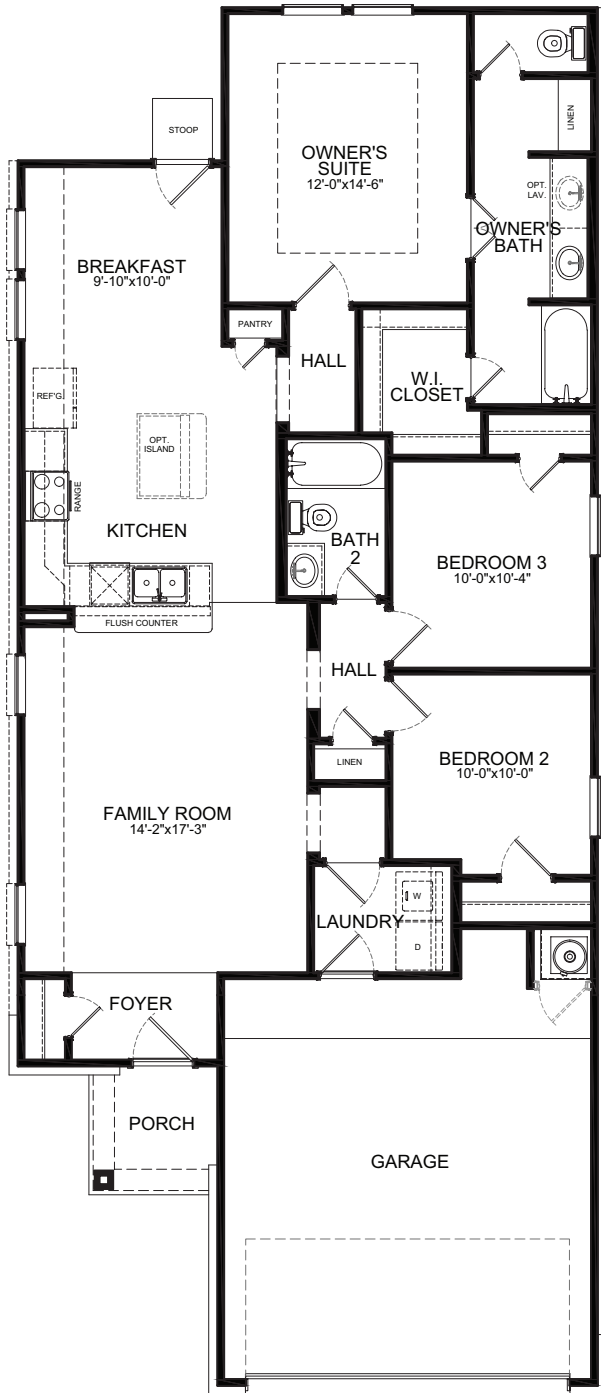

# GUADALUPE FLOOR PLAN

*Heritage Collection*

**ELEVATION A**

**ELEVATION B**

**ELEVATION C**

[FIRSTAMERICANHOMES.COM](http://FIRSTAMERICANHOMES.COM)

# GUADALUPE FLOOR PLAN

**1,364 SQ. FT.**  
PLAN 1364

*Heritage Collection*

## OPTIONS