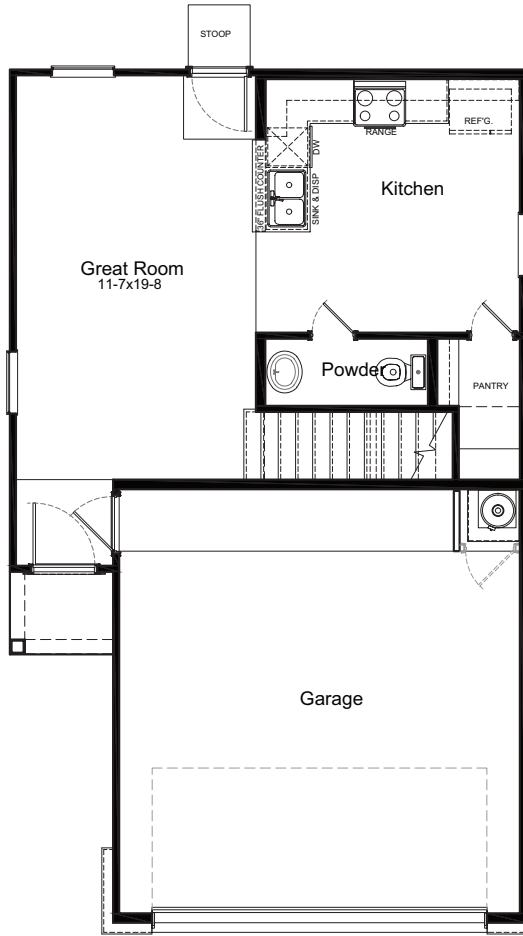

REMINGTON FLOOR PLAN

Colorado Collection

ELEVATION A

ELEVATION B

FIRSTAMERICAHOMES.COM

REMINGTON FLOOR PLAN

1,425 SQ. FT.
PLAN 1425

Colorado Collection

First Floor

Second Floor

OPTIONS

Covered Patio Option

Shower Option

FIRSTAMERICANHOMES.COM