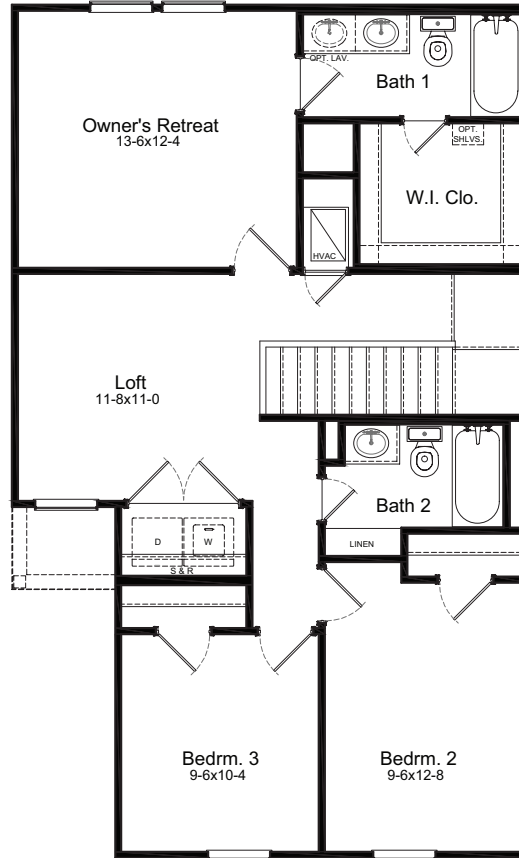

REMINGTON FLOOR PLAN

Colorado Collection

ELEVATION A

ELEVATION B

FIRSTAMERICAHOMES.COM

REMINGTON FLOOR PLAN

1,425 SQ. FT.
PLAN 1425

Colorado Collection

First Floor

Second Floor

OPTIONS

Covered Patio Option

Shower Option

FIRSTAMERICANHOMES.COM