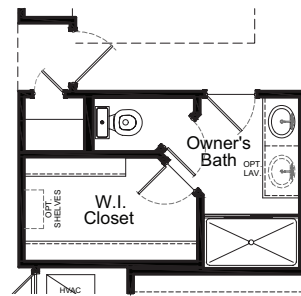

1,427 SQ. FT.
PLAN 1427

Colorado Collection
Sandrock Station

OPTIONS

Covered Patio Option

Expanded Covered Patio Option

Enhanced Owner's Bath Option