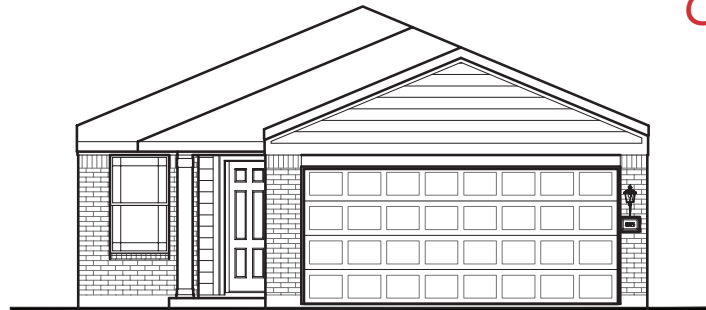

ASPEN FLOOR PLAN

Colorado Collection
Sandrock Station

ELEVATION A - ALT ROOF OPTION

ELEVATION B - ALT ROOF OPTION

ELEVATION C - ALT ROOF OPTION

ELEVATION D - ALT ROOF OPTION

FIRSTAMERICAHOMES.COM

ASPEN FLOOR PLAN

1,427 SQ. FT.
PLAN 1427

Colorado Collection
Sandrock Station

OPTIONS

Covered Patio Option

Expanded Covered Patio Option

Enhanced Owner's Bath Option