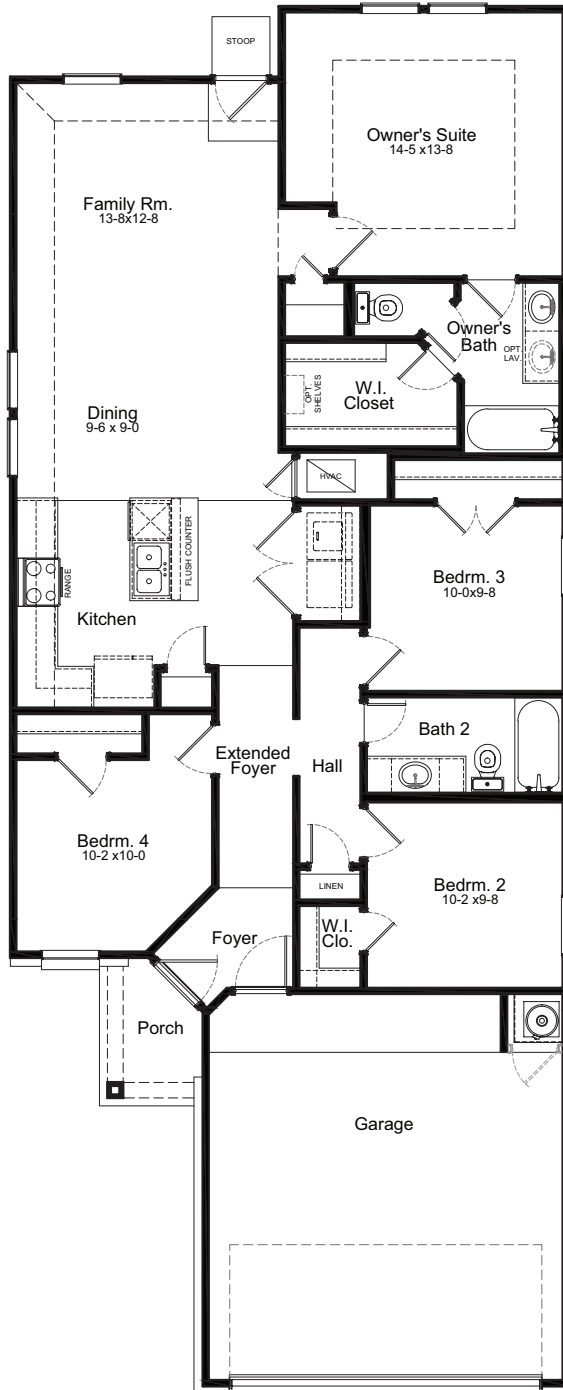

ASPEN FLOOR PLAN

Colorado Collection
Sandrock Station

ELEVATION A - ALT ROOF OPTION

ELEVATION B - ALT ROOF OPTION

ELEVATION C - ALT ROOF OPTION

ELEVATION D - ALT ROOF OPTION

FIRSTAMERICAHOMES.COM

ASPEN FLOOR PLAN

1,427 SQ. FT.
PLAN 1427

Colorado Collection
Sandrock Station

OPTIONS

Covered Patio Option

Expanded Covered Patio Option

Enhanced Owner's Bath Option