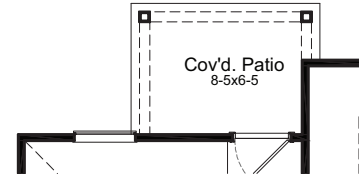

ASPEN FLOOR PLAN

Colorado Collection
Sandrock Station

ELEVATION A - ALT ROOF OPTION

ELEVATION B - ALT ROOF OPTION

ELEVATION C - ALT ROOF OPTION

ELEVATION D - ALT ROOF OPTION

FIRSTAMERICAHOMES.COM

ASPEN FLOOR PLAN

1,427 SQ. FT.
PLAN 1427

Colorado Collection
Sandrock Station

OPTIONS

Covered Patio Option

Expanded Covered Patio Option

Enhanced Owner's Bath Option