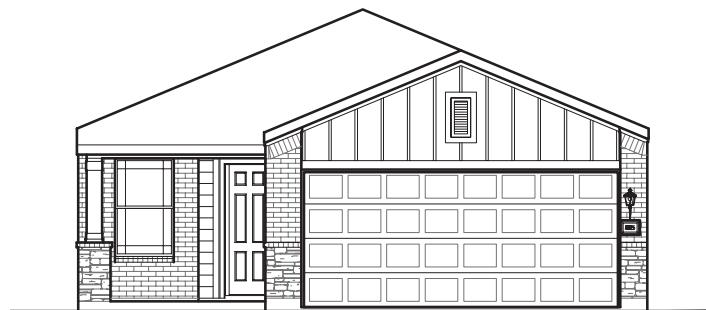

ASPEN FLOOR PLAN

Colorado Collection
Sandrock Station

ELEVATION A - ALT ROOF OPTION

ELEVATION B - ALT ROOF OPTION

ELEVATION C - ALT ROOF OPTION

ELEVATION D - ALT ROOF OPTION

FIRSTAMERICAHOMES.COM

ASPEN FLOOR PLAN

1,427 SQ. FT.
PLAN 1427

Colorado Collection
Sandrock Station

OPTIONS

Covered Patio Option

Expanded Covered Patio Option

Enhanced Owner's Bath Option