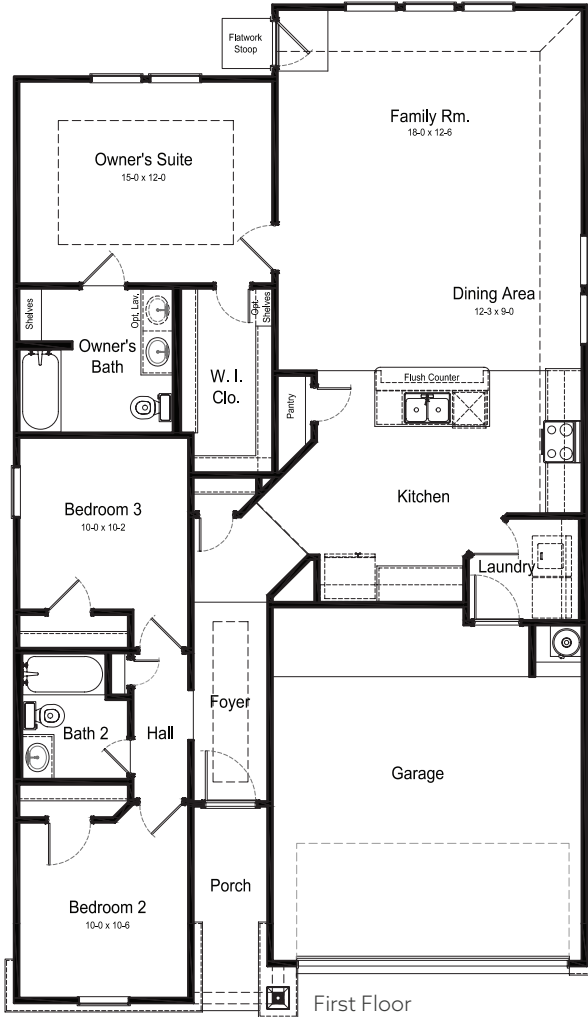

GARNER FLOOR PLAN

Americana Collection

ELEVATION A

ELEVATION B

ELEVATION C

FIRSTAMERICAHOMES.COM

GARNER FLOOR PLAN

1,486 SQ. FT.
PLAN 1486

Americana Collection

Bedroom 4 Option

Game Room Option

Alternate First Floor Option

OPTIONS

Covered Patio Option

Expanded Covered Patio Option

Enhanced Owner's Bath Option