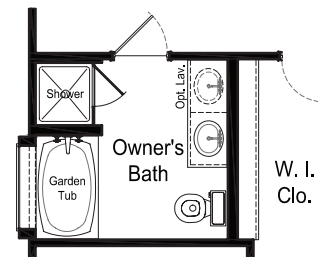

GARNER FLOOR PLAN

Americana Collection

ELEVATION A

ELEVATION B

ELEVATION C

FIRSTAMERICAHOMES.COM

GARNER FLOOR PLAN

1,486 SQ. FT.
PLAN 1486

Americana Collection

Bedroom 4 Option

Game Room Option

Alternate First Floor Option

OPTIONS

Covered Patio Option

Expanded Covered Patio Option

Enhanced Owner's Bath Option