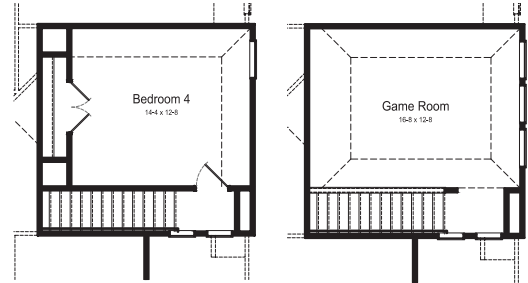

GARNER FLOOR PLAN

Americana Collection

ELEVATION A

ELEVATION B

ELEVATION C

FIRSTAMERICAHOMES.COM

GARNER FLOOR PLAN

1,486 SQ. FT.
PLAN 1486

Americana Collection

Bedroom 4 Option

Game Room Option

Alternate First Floor Option

OPTIONS

Covered Patio Option

Expanded Covered Patio Option

Enhanced Owner's Bath Option