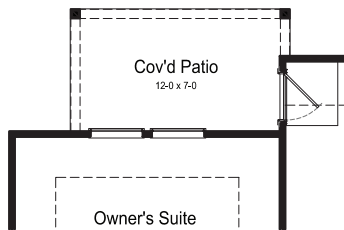

GARNER FLOOR PLAN

Americana Collection

ELEVATION A

ELEVATION B

ELEVATION C

FIRSTAMERICAHOMES.COM

GARNER FLOOR PLAN

1,486 SQ. FT.
PLAN 1486

Americana Collection

Bedroom 4 Option

Game Room Option

Alternate First Floor Option

OPTIONS

Covered Patio Option

Expanded Covered Patio Option

Enhanced Owner's Bath Option