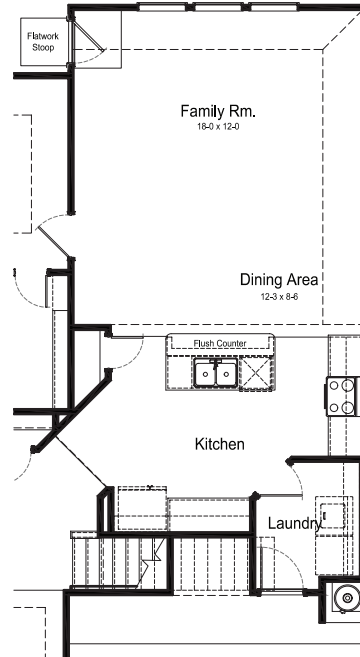

GARNER FLOOR PLAN

Americana Collection

ELEVATION A

ELEVATION B

ELEVATION C

FIRSTAMERICAHOMES.COM

GARNER FLOOR PLAN

1,486 SQ. FT.
PLAN 1486

Americana Collection

Bedroom 4 Option

Game Room Option

Alternate First Floor Option

OPTIONS

Covered Patio Option

Expanded Covered Patio Option

Enhanced Owner's Bath Option