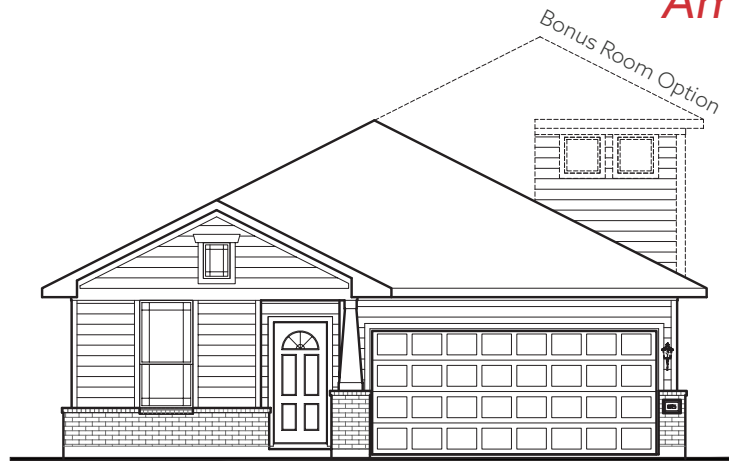

GARNER FLOOR PLAN

Americana Collection

ELEVATION A

ELEVATION B

ELEVATION C

FIRSTAMERICAHOMES.COM

GARNER FLOOR PLAN

1,486 SQ. FT.
PLAN 1486

Americana Collection

Bedroom 4 Option

Game Room Option

Alternate First Floor Option

OPTIONS

Covered Patio Option

Expanded Covered Patio Option

Enhanced Owner's Bath Option