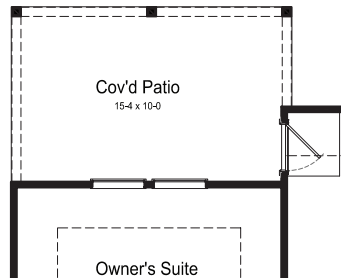

GARNER FLOOR PLAN

Americana Collection

ELEVATION A

ELEVATION B

ELEVATION C

FIRSTAMERICAHOMES.COM

GARNER FLOOR PLAN

1,486 SQ. FT.
PLAN 1486

Americana Collection

Bedroom 4 Option

Game Room Option

Alternate First Floor Option

OPTIONS

Covered Patio Option

Expanded Covered Patio Option

Enhanced Owner's Bath Option