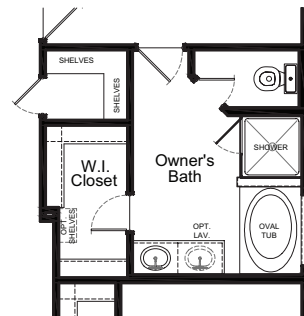

NECHES FLOOR PLAN

1,535 SQ. FT.
PLAN 1535

Heritage Collection

OPTIONS

Covered Patio Option

Expanded Covered Patio Option

Enhanced Owner's Bath Option