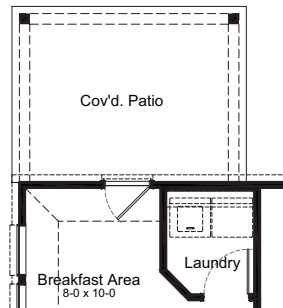

NECHES FLOOR PLAN

1,535 SQ. FT.
PLAN 1535

Heritage Collection

OPTIONS

Covered Patio Option

Expanded Covered Patio Option

Enhanced Owner's Bath Option