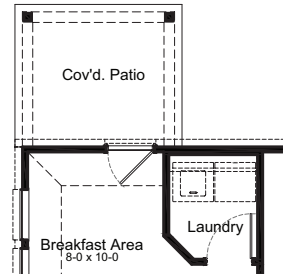

NECHES FLOOR PLAN

Heritage Collection

ELEVATION A

ELEVATION B

ELEVATION C

FIRSTAMERICAHOMES.COM

In an effort to continuously improve its products, First America Homes reserves the right to make changes and modifications to floor plans, elevations, specifications, materials and features without notice. Dimensions and square footages are approximate. Prices are subject to change without notice. These drawings are a pictorial representation for presentation purposes only and are subject to change. No warranties expressed or implied to final product. 07.17.2023

NECHES FLOOR PLAN

1,535 SQ. FT.
PLAN 1535

Heritage Collection

OPTIONS

Covered Patio Option

Expanded Covered Patio Option

Enhanced Owner's Bath Option