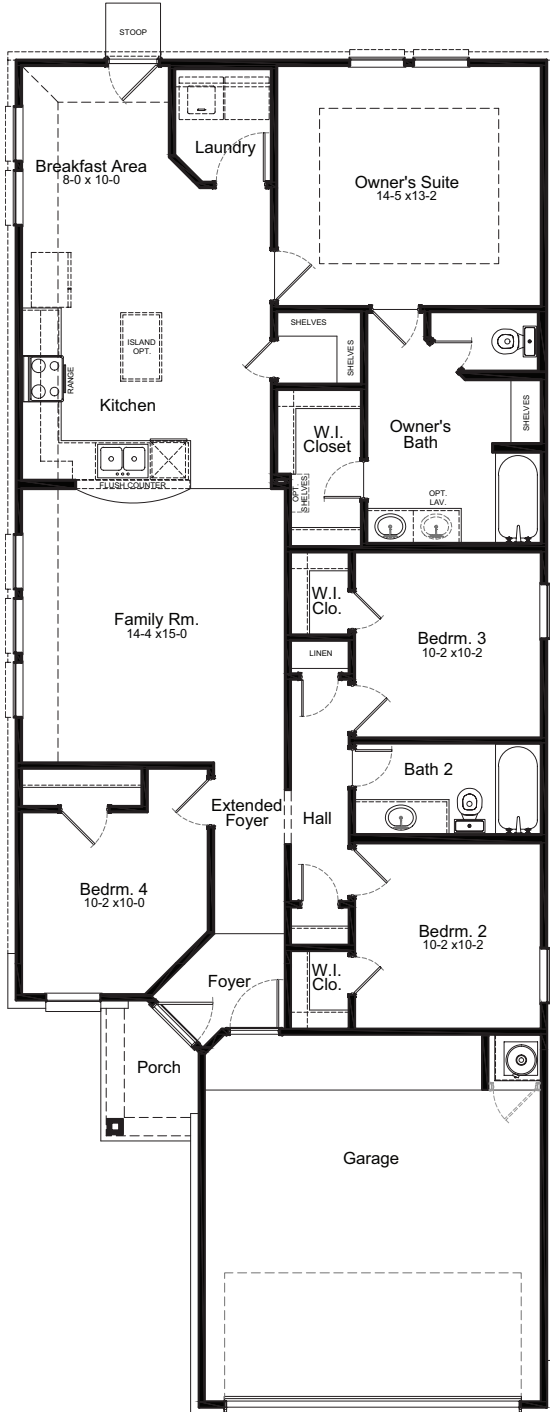

NECHES FLOOR PLAN

Heritage Collection

ELEVATION A

ELEVATION B

ELEVATION C

FIRSTAMERICAHOMES.COM

In an effort to continuously improve its products, First America Homes reserves the right to make changes and modifications to floor plans, elevations, specifications, materials and features without notice. Dimensions and square footages are approximate. Prices are subject to change without notice. These drawings are a pictorial representation for presentation purposes only and are subject to change. No warranties expressed or implied to final product. 07.17.2023

NECHES FLOOR PLAN

1,535 SQ. FT.
PLAN 1535

Heritage Collection

OPTIONS

Covered Patio Option

Expanded Covered Patio Option

Enhanced Owner's Bath Option