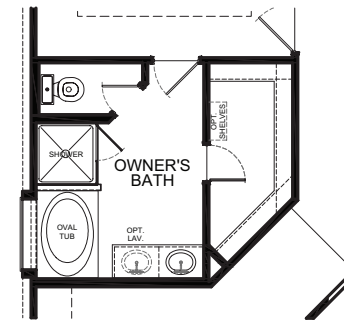

KINGSVILLE FLOOR PLAN

Heritage Collection

ELEVATION A

ELEVATION B

ELEVATION C

FIRSTAMERICAHOMES.COM

KINGSVILLE FLOOR PLAN

1,560 SQ. FT.
PLAN 1560

Heritage Collection

OPTIONS

Covered Patio Option

Expanded Covered Patio Option

Enhanced Owner's Bath Option