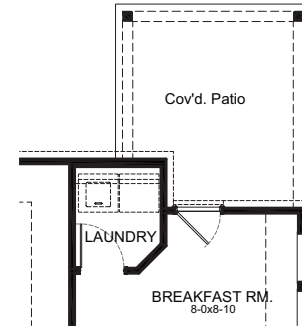

Expanded Covered Patio Option