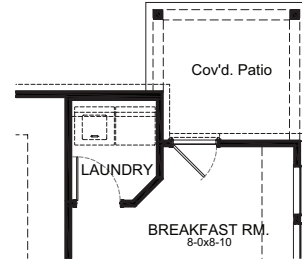

OPTIONS

Covered Patio Option