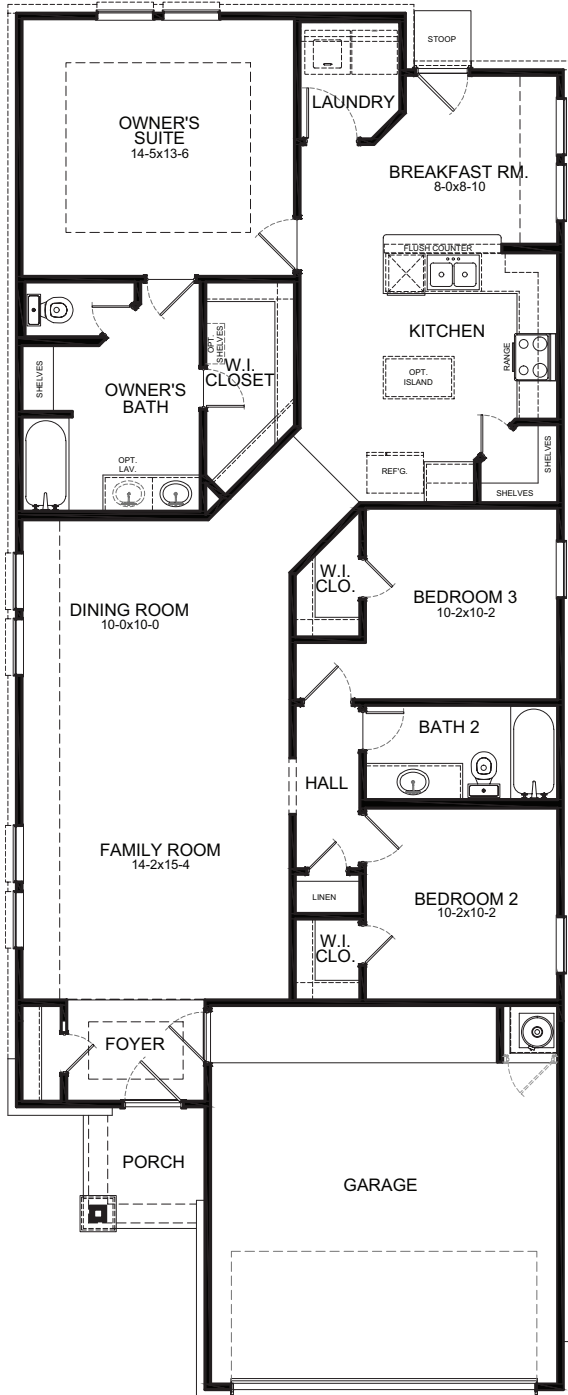

KINGSVILLE FLOOR PLAN

Heritage Collection

ELEVATION A

ELEVATION B

ELEVATION C

FIRSTAMERICAHOMES.COM

KINGSVILLE FLOOR PLAN

1,560 SQ. FT.
PLAN 1560

Heritage Collection

OPTIONS

Covered Patio Option

Expanded Covered Patio Option

Enhanced Owner's Bath Option