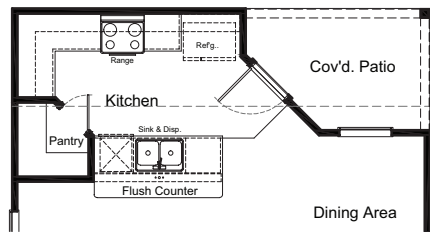

# BROWNING FLOOR PLAN

**1,584 SQ. FT.**  
PLAN 1584

*Colorado Collection*

First Floor

Second Floor

## OPTIONS

Covered Patio Option

Enhanced Owner's Bath Option