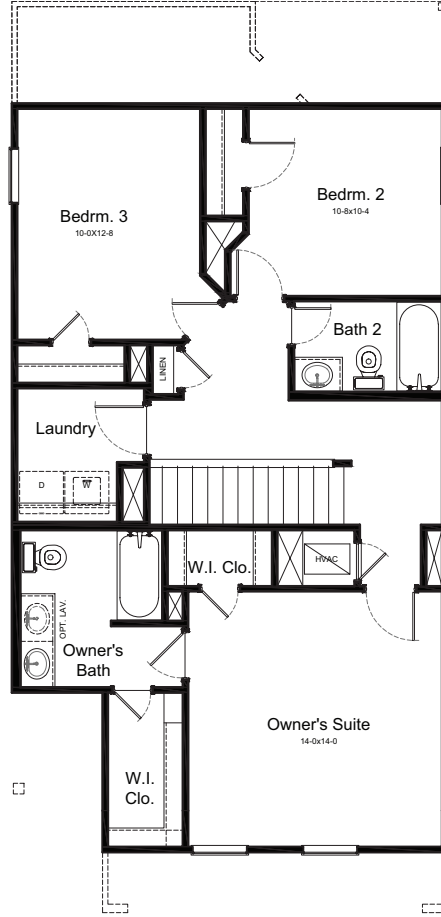

# BROWNING FLOOR PLAN

*Colorado Collection*

**ELEVATION A**

**ELEVATION B**

[FIRSTAMERICAHOMES.COM](http://FIRSTAMERICAHOMES.COM)

# BROWNING FLOOR PLAN

**1,584 SQ. FT.**  
PLAN 1584

*Colorado Collection*

First Floor

Second Floor

## OPTIONS

Covered Patio Option

Enhanced Owner's Bath Option