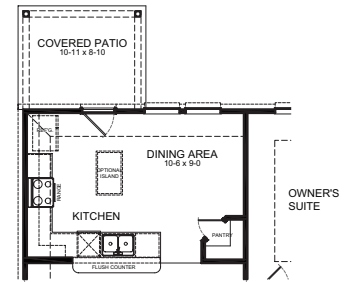

WILSON FLOOR PLAN

Americana Collection

ELEVATION A

ELEVATION B

ELEVATION C

FIRSTAMERICAHOMES.COM

WILSON FLOOR PLAN

1,761 SQ. FT.
PLAN 1761

Americana Collection

OPTIONS

Covered Patio Option

Expanded Covered Patio Option

Study Option I/O Bedroom 4

Enhanced Owner's Bath Option