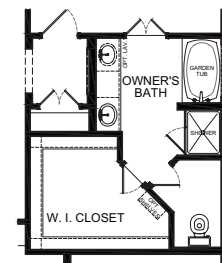

WILSON FLOOR PLAN

Americana Collection

ELEVATION A

ELEVATION B

ELEVATION C

FIRSTAMERICAHOMES.COM

WILSON FLOOR PLAN

1,761 SQ. FT.
PLAN 1761

Americana Collection

OPTIONS

Covered Patio Option

Expanded Covered Patio Option

Study Option I/O Bedroom 4

Enhanced Owner's Bath Option