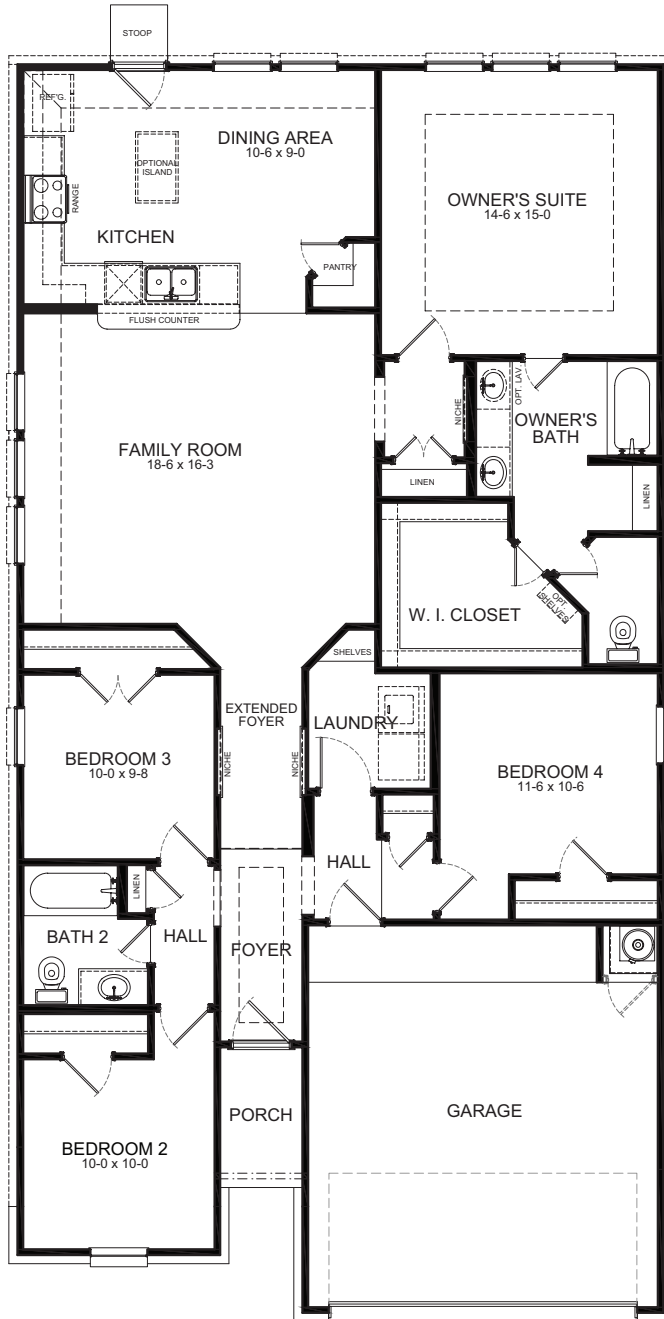

WILSON FLOOR PLAN

Americana Collection

ELEVATION A

ELEVATION B

ELEVATION C

FIRSTAMERICAHOMES.COM

WILSON FLOOR PLAN

1,761 SQ. FT.
PLAN 1761

Americana Collection

OPTIONS

Covered Patio Option

Expanded Covered Patio Option

Study Option I/O Bedroom 4

Enhanced Owner's Bath Option