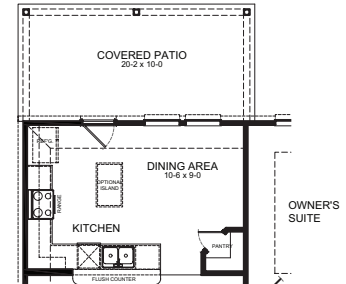

WILSON FLOOR PLAN

Americana Collection

ELEVATION A

ELEVATION B

ELEVATION C

FIRSTAMERICAHOMES.COM

WILSON FLOOR PLAN

1,761 SQ. FT.
PLAN 1761

Americana Collection

OPTIONS

Covered Patio Option

Expanded Covered Patio Option

Study Option I/O Bedroom 4

Enhanced Owner's Bath Option