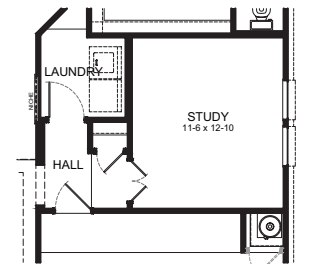

WILSON FLOOR PLAN

Americana Collection

ELEVATION A

ELEVATION B

ELEVATION C

FIRSTAMERICAHOMES.COM

WILSON FLOOR PLAN

1,761 SQ. FT.
PLAN 1761

Americana Collection

OPTIONS

Covered Patio Option

Expanded Covered Patio Option

Study Option I/O Bedroom 4

Enhanced Owner's Bath Option