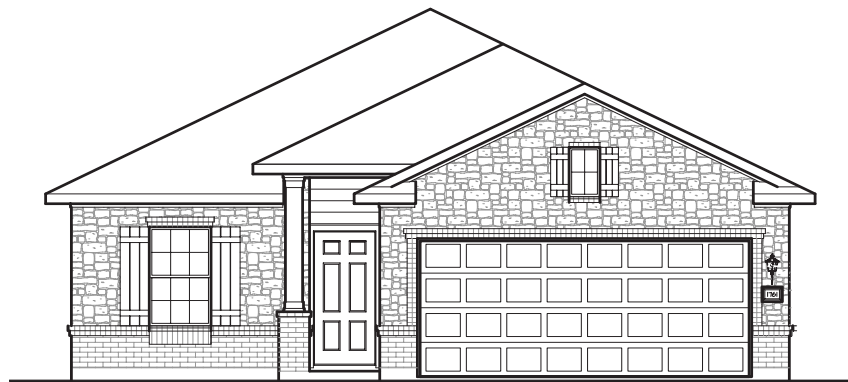

WILSON FLOOR PLAN

Americana Collection

ELEVATION A

ELEVATION B

ELEVATION C

FIRSTAMERICAHOMES.COM

WILSON FLOOR PLAN

1,761 SQ. FT.
PLAN 1761

Americana Collection

OPTIONS

Covered Patio Option

Expanded Covered Patio Option

Study Option I/O Bedroom 4

Enhanced Owner's Bath Option