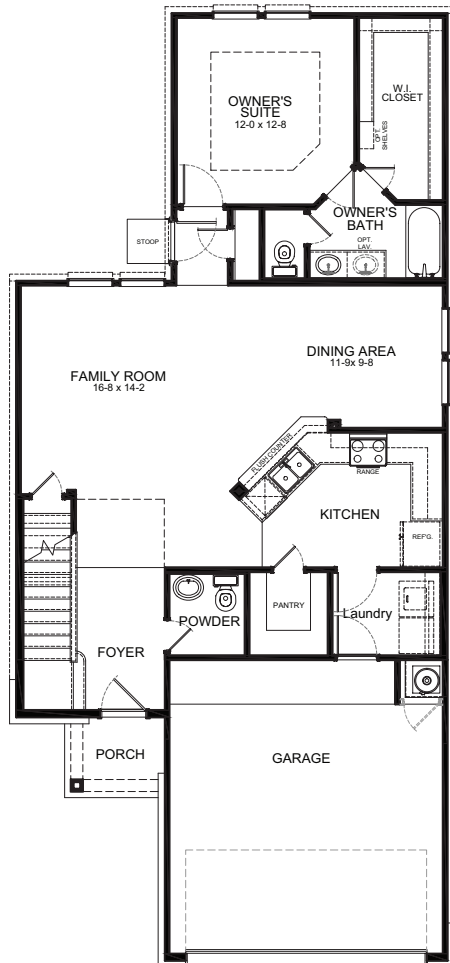

DURANGO FLOOR PLAN

Colorado Collection

ELEVATION A

ELEVATION B

ELEVATION C

ELEVATION D

FIRSTAMERICAHOMES.COM

In an effort to continuously improve its products, First America Homes reserves the right to make changes and modifications to floor plans, elevations, specifications, materials and features without notice. Dimensions and square footages are approximate. Prices are subject to change without notice. These drawings are a pictorial representation for presentation purposes only and are subject to change. No warranties expressed or implied to final product. 07.17.2023

DURANGO FLOOR PLAN

1,788 SQ. FT.
PLAN 1788

Colorado Collection

OPTIONS

Covered Patio Option

Expanded Covered Patio Option

Enhanced Owner's Bath Option

FIRSTAMERICANHOMES.COM