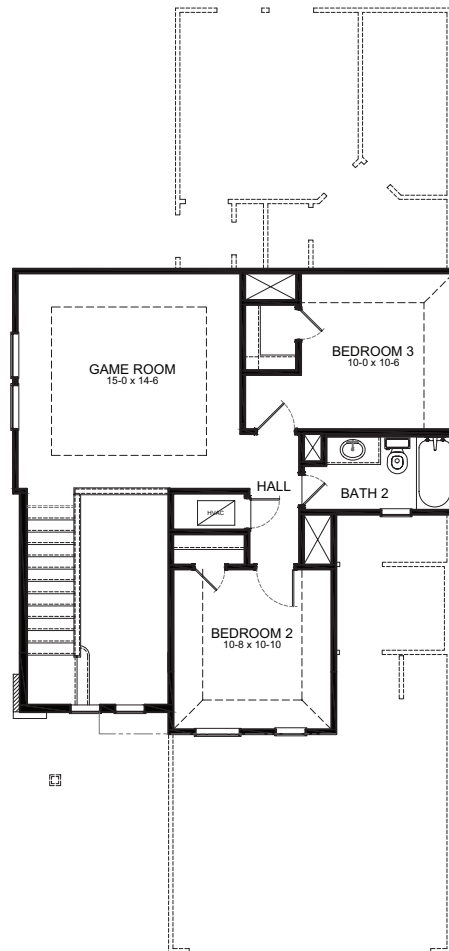

DURANGO FLOOR PLAN

Colorado Collection

ELEVATION A

ELEVATION B

ELEVATION C

ELEVATION D

FIRSTAMERICAHOMES.COM

In an effort to continuously improve its products, First America Homes reserves the right to make changes and modifications to floor plans, elevations, specifications, materials and features without notice. Dimensions and square footages are approximate. Prices are subject to change without notice. These drawings are a pictorial representation for presentation purposes only and are subject to change. No warranties expressed or implied to final product. 07.17.2023

DURANGO FLOOR PLAN

1,788 SQ. FT.
PLAN 1788

Colorado Collection

OPTIONS

Covered Patio Option

Expanded Covered Patio Option

Enhanced Owner's Bath Option

FIRSTAMERICANHOMES.COM