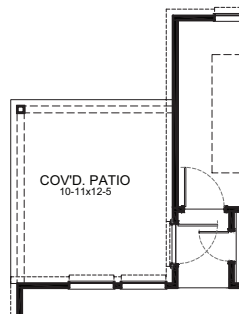

DURANGO FLOOR PLAN

1,788 SQ. FT.
PLAN 1788

Colorado Collection

OPTIONS

Covered Patio Option

Expanded Covered Patio Option

Enhanced Owner's Bath Option

FIRSTAMERICANHOMES.COM