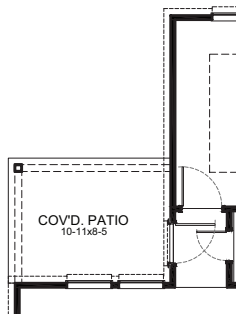

DURANGO FLOOR PLAN

Colorado Collection

ELEVATION A

ELEVATION B

ELEVATION C

ELEVATION D

FIRSTAMERICAHOMES.COM

In an effort to continuously improve its products, First America Homes reserves the right to make changes and modifications to floor plans, elevations, specifications, materials and features without notice. Dimensions and square footages are approximate. Prices are subject to change without notice. These drawings are a pictorial representation for presentation purposes only and are subject to change. No warranties expressed or implied to final product. 07.17.2023

DURANGO FLOOR PLAN

1,788 SQ. FT.
PLAN 1788

Colorado Collection

OPTIONS

Covered Patio Option

Expanded Covered Patio Option

Enhanced Owner's Bath Option

FIRSTAMERICANHOMES.COM