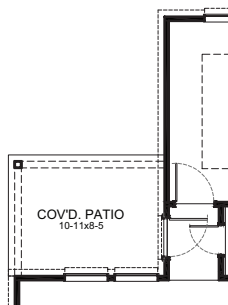

1,788 SQ. FT.
PLAN 1788

Colorado Collection
Sandrock Station

First Floor

Second Floor

OPTIONS

Covered Patio Option

Expanded Covered Patio Option

Enhanced Owner's Bath Option