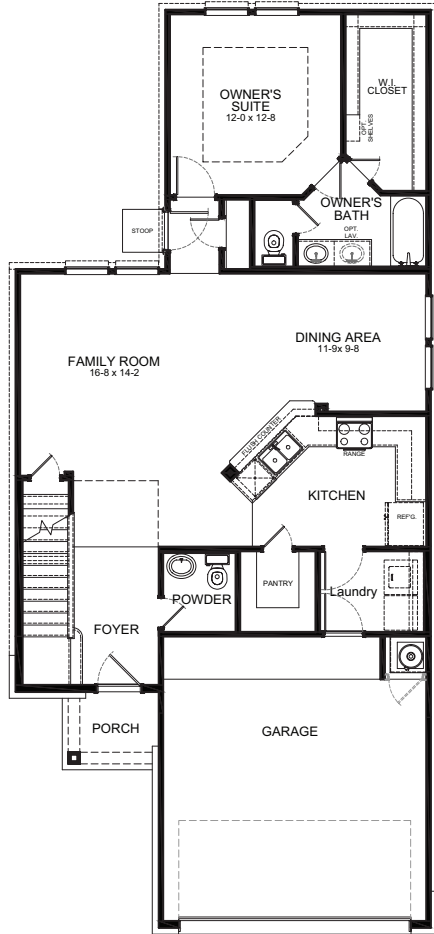

DURANGO FLOOR PLAN

Colorado Collection
Sandrock Station

ELEVATION A
ALT ROOF OPTION

ELEVATION B
ALT ROOF OPTION

ELEVATION C
ALT ROOF OPTION

ELEVATION D
ALT ROOF OPTION

FIRSTAMERICANHOMES.COM

DURANGO FLOOR PLAN

1,788 SQ. FT.
PLAN 1788

Colorado Collection
Sandrock Station

First Floor

Second Floor

OPTIONS

Covered Patio Option

Expanded Covered Patio Option

Enhanced Owner's Bath Option