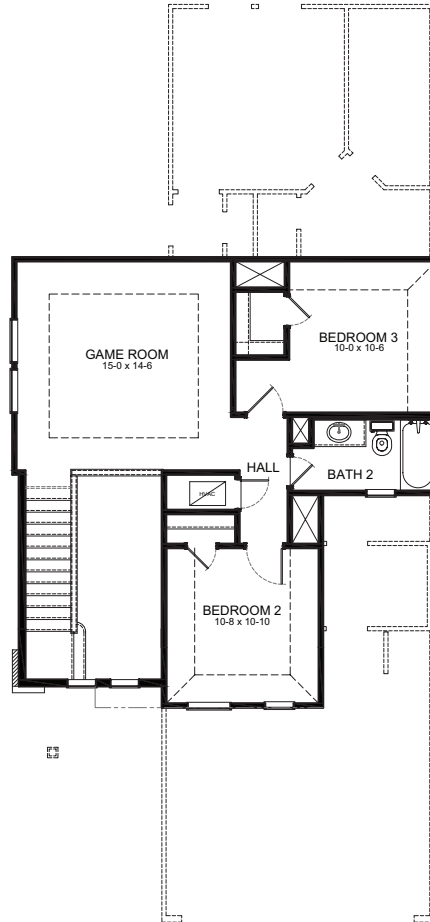

DURANGO FLOOR PLAN

Colorado Collection
Sandrock Station

ELEVATION A
ALT ROOF OPTION

ELEVATION B
ALT ROOF OPTION

ELEVATION C
ALT ROOF OPTION

ELEVATION D
ALT ROOF OPTION

FIRSTAMERICANHOMES.COM

DURANGO FLOOR PLAN

1,788 SQ. FT.
PLAN 1788

Colorado Collection
Sandrock Station

First Floor

Second Floor

OPTIONS

Covered Patio Option

Expanded Covered Patio Option

Enhanced Owner's Bath Option