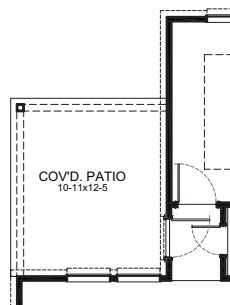

1,788 SQ. FT.
PLAN 1788

Colorado Collection
Sandrock Station

First Floor

Second Floor

OPTIONS

Covered Patio Option

Expanded Covered Patio Option

Enhanced Owner's Bath Option