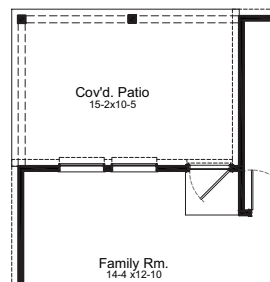

VAIL FLOOR PLAN

Colorado Collection

ELEVATION A

ELEVATION B

ELEVATION C

ELEVATION D

FIRSTAMERICANHOMES.COM

VAIL FLOOR PLAN

1,857 SQ. FT.
PLAN 1857

Colorado Collection

OPTIONS

FIRSTAMERICANHOMES.COM

In an effort to continuously improve its products, First America Homes reserves the right to make changes and modifications to floor plans, elevations, specifications, materials and features without notice. Dimensions and square footages are approximate. Prices are subject to change without notice. These drawings are a pictorial representation for presentation purposes only and are subject to change. No warranties expressed or implied to final product. 07.17.2023