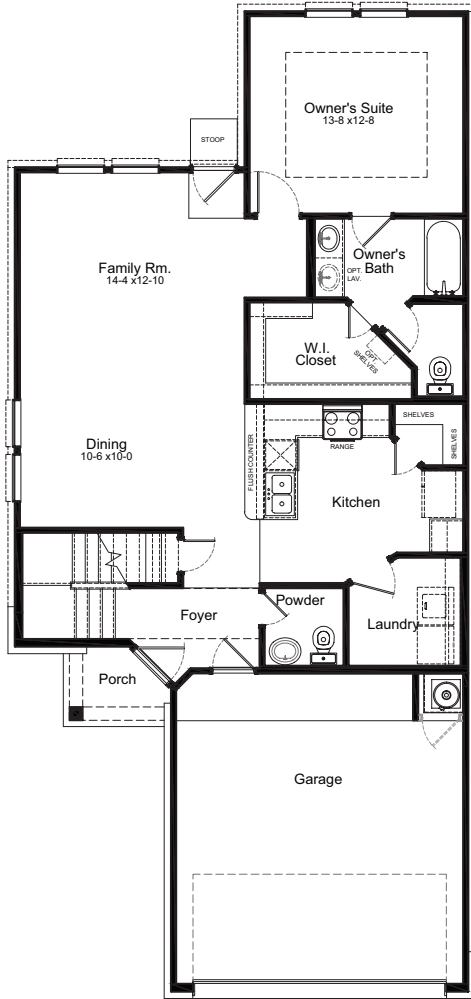

VAIL FLOOR PLAN

Colorado Collection

ELEVATION A

ELEVATION B

ELEVATION C

ELEVATION D

FIRSTAMERICANHOMES.COM

VAIL FLOOR PLAN

1,857 SQ. FT.
PLAN 1857

Colorado Collection

OPTIONS

FIRSTAMERICANHOMES.COM

In an effort to continuously improve its products, First America Homes reserves the right to make changes and modifications to floor plans, elevations, specifications, materials and features without notice. Dimensions and square footages are approximate. Prices are subject to change without notice. These drawings are a pictorial representation for presentation purposes only and are subject to change. No warranties expressed or implied to final product. 07.17.2023