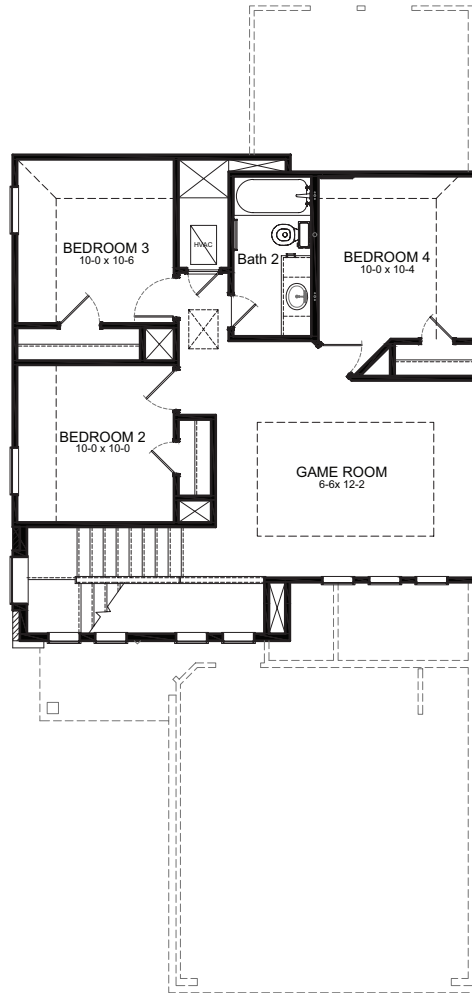

VAIL FLOOR PLAN

Colorado Collection

ELEVATION A

ELEVATION B

ELEVATION C

ELEVATION D

FIRSTAMERICANHOMES.COM

VAIL FLOOR PLAN

1,857 SQ. FT.
PLAN 1857

Colorado Collection

OPTIONS

FIRSTAMERICANHOMES.COM

In an effort to continuously improve its products, First America Homes reserves the right to make changes and modifications to floor plans, elevations, specifications, materials and features without notice. Dimensions and square footages are approximate. Prices are subject to change without notice. These drawings are a pictorial representation for presentation purposes only and are subject to change. No warranties expressed or implied to final product. 07.17.2023