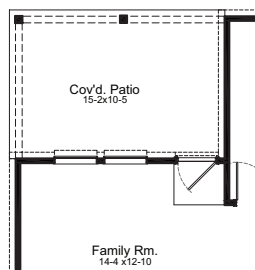

1,857 SQ. FT.
PLAN 1857

Colorado Collection
Sandrock Station

First Floor

Second Floor

OPTIONS

Covered Patio Option

Expanded Covered Patio Option

Enhanced Owner's Bath Option