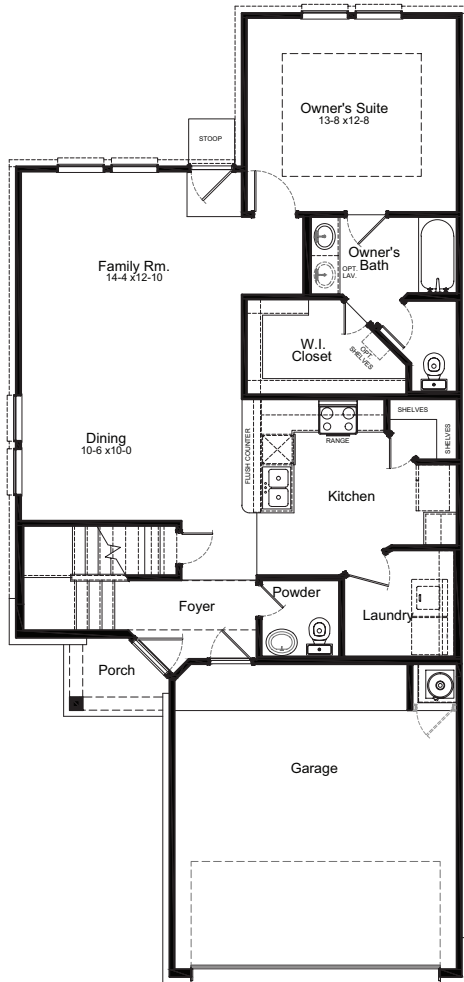

VAIL FLOOR PLAN

Colorado Collection
Sandrock Station

ELEVATION A
ALT ROOF OPTION

ELEVATION B
ALT ROOF OPTION

ELEVATION C
ALT ROOF OPTION

ELEVATION D
ALT ROOF OPTION

FIRSTAMERICAHOMES.COM

VAIL FLOOR PLAN

1,857 SQ. FT.
PLAN 1857

Colorado Collection
Sandrock Station

First Floor

Second Floor

OPTIONS

Covered Patio Option

Expanded Covered Patio Option

Enhanced Owner's Bath Option