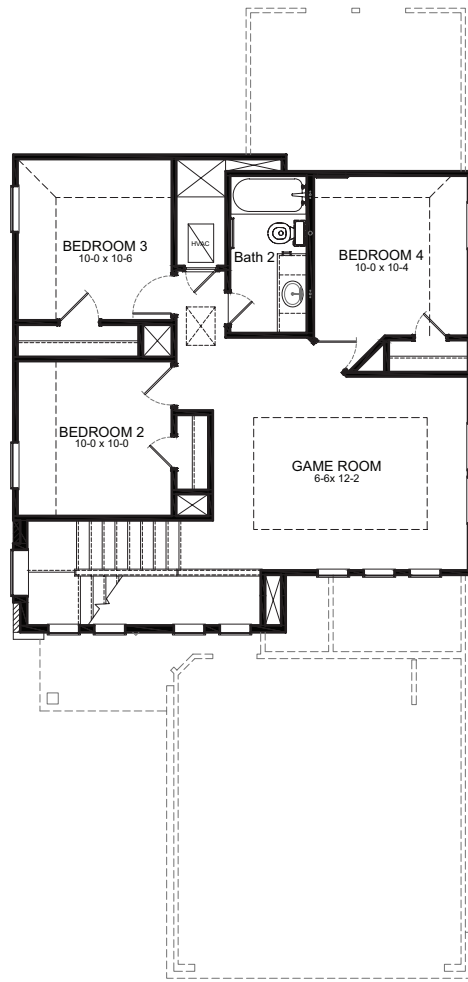

VAIL FLOOR PLAN

Colorado Collection
Sandrock Station

ELEVATION A
ALT ROOF OPTION

ELEVATION B
ALT ROOF OPTION

ELEVATION C
ALT ROOF OPTION

ELEVATION D
ALT ROOF OPTION

FIRSTAMERICAHOMES.COM

VAIL FLOOR PLAN

1,857 SQ. FT.
PLAN 1857

Colorado Collection
Sandrock Station

First Floor

Second Floor

OPTIONS

Covered Patio Option

Expanded Covered Patio Option

Enhanced Owner's Bath Option