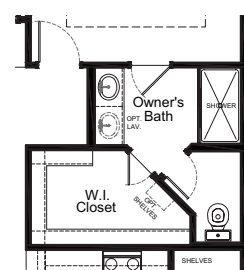

VAIL FLOOR PLAN

Colorado Collection
Sandrock Station

ELEVATION A
ALT ROOF OPTION

ELEVATION B
ALT ROOF OPTION

ELEVATION C
ALT ROOF OPTION

ELEVATION D
ALT ROOF OPTION

FIRSTAMERICAHOMES.COM

VAIL FLOOR PLAN

1,857 SQ. FT.
PLAN 1857

Colorado Collection
Sandrock Station

First Floor

Second Floor

OPTIONS

Covered Patio Option

Expanded Covered Patio Option

Enhanced Owner's Bath Option