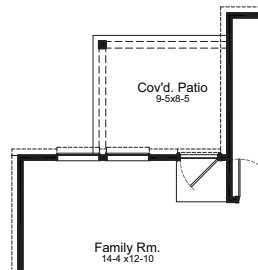

1,857 SQ. FT.
PLAN 1857

Colorado Collection
Sandrock Station

First Floor

Second Floor

OPTIONS

Covered Patio Option

Expanded Covered Patio Option

Enhanced Owner's Bath Option