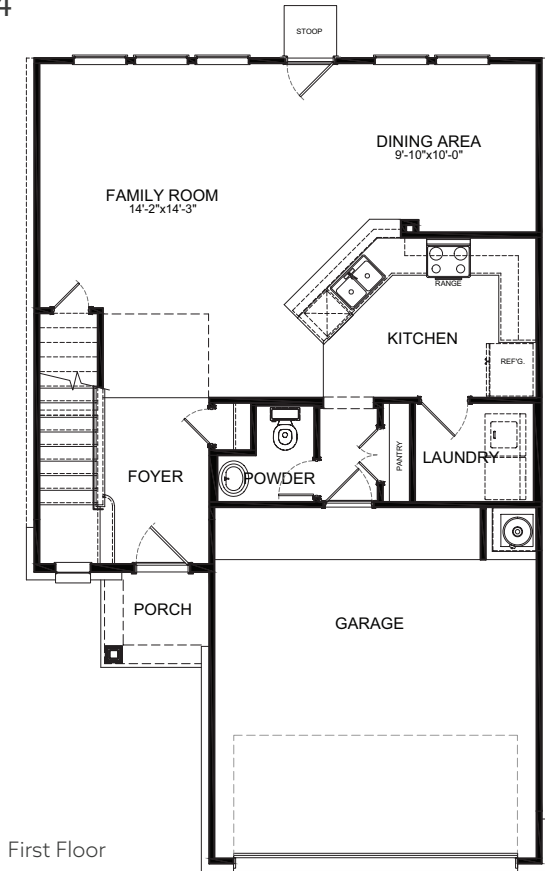

# PALO DURO FLOOR PLAN

*Americana Collection*

**ELEVATION A**

**ELEVATION B**

**ELEVATION C**

[FIRSTAMERICAHOMES.COM](http://FIRSTAMERICAHOMES.COM)

# PALO DURO FLOOR PLAN

*Americana Collection*

**1,864 SQ. FT.**  
PLAN 1864