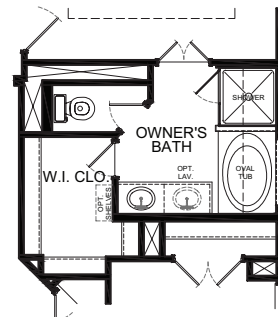

Enhanced Owner's Bath Option

FIRSTAMERICANHOMES.COM