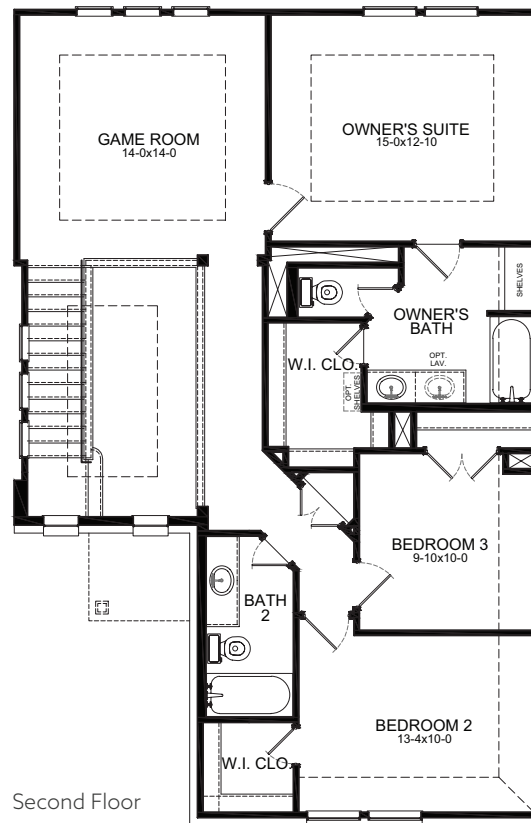

# PALO DURO FLOOR PLAN

*Americana Collection*

**ELEVATION A**

**ELEVATION B**

**ELEVATION C**

[FIRSTAMERICAHOMES.COM](http://FIRSTAMERICAHOMES.COM)

# PALO DURO FLOOR PLAN

*Americana Collection*

**1,864 SQ. FT.**  
PLAN 1864