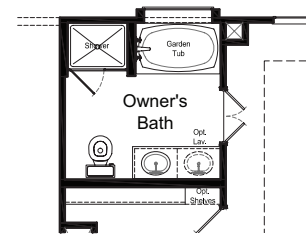

SOMERVILLE FLOOR PLAN

Americana Collection

ELEVATION A

ELEVATION B

ELEVATION C

FIRSTAMERICAHOMES.COM

SOMERVILLE FLOOR PLAN

1,871 SQ. FT.
PLAN 1871

Americana Collection

OPTIONS

Covered Patio Option

Expanded Covered Patio Option

Enhanced Owner's Bath Option

FIRSTAMERICANHOMES.COM