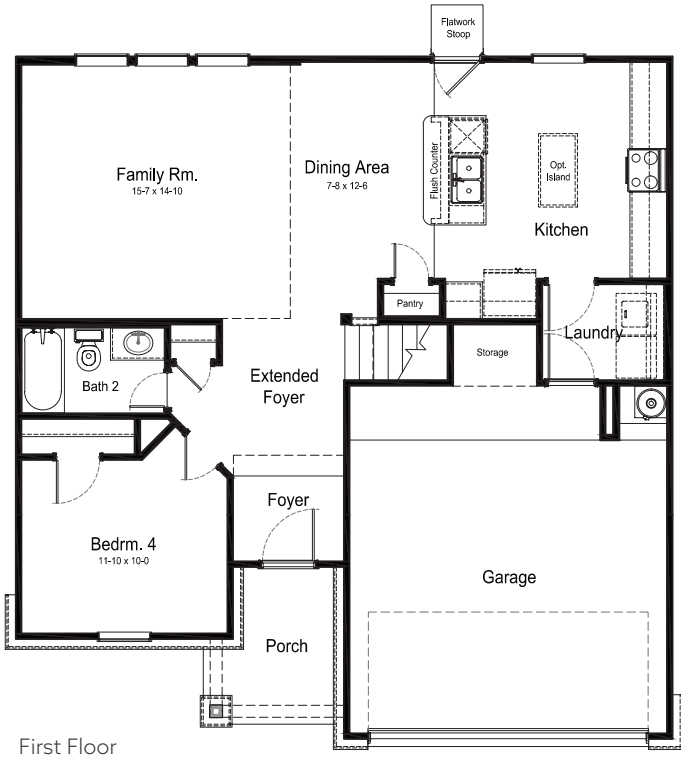

SOMERVILLE FLOOR PLAN

Americana Collection

ELEVATION A

ELEVATION B

ELEVATION C

FIRSTAMERICAHOMES.COM

SOMERVILLE FLOOR PLAN

1,871 SQ. FT.
PLAN 1871

Americana Collection

OPTIONS

Covered Patio Option

Expanded Covered Patio Option

Enhanced Owner's Bath Option

FIRSTAMERICANHOMES.COM