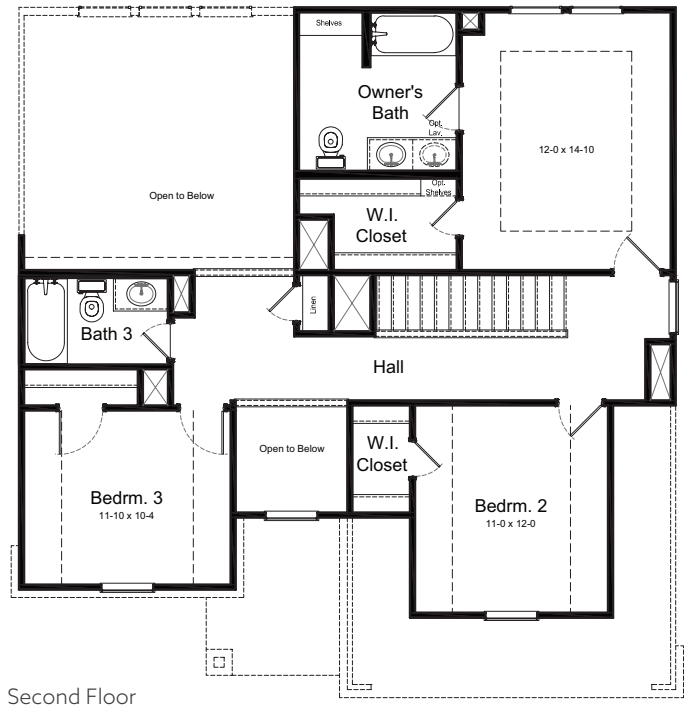

SOMERVILLE FLOOR PLAN

Americana Collection

ELEVATION A

ELEVATION B

ELEVATION C

FIRSTAMERICAHOMES.COM

SOMERVILLE FLOOR PLAN

1,871 SQ. FT.
PLAN 1871

Americana Collection

OPTIONS

Covered Patio Option

Expanded Covered Patio Option

Enhanced Owner's Bath Option

FIRSTAMERICANHOMES.COM