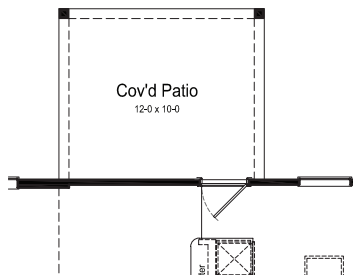

Expanded Covered Patio Option