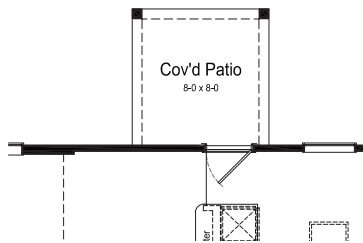

OPTIONS

Covered Patio Option