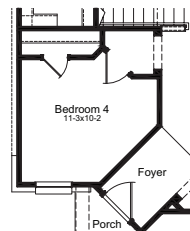

ROOSEVELT FLOOR PLAN

Heritage Collection

ELEVATION A

ELEVATION B

ELEVATION C

FIRSTAMERICAHOMES.COM

ROOSEVELT FLOOR PLAN

1,880 SQ. FT.
PLAN 1880

Heritage Collection

OPTIONS

Covered Patio Option

Study Option
I/O Dining

Bedroom 4 Option
I/O Dining

Enhanced Owner's Bath Option

FIRSTAMERICANHOMES.COM