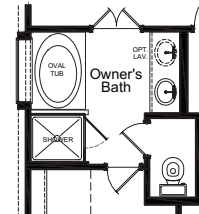

ROOSEVELT FLOOR PLAN

Heritage Collection

ELEVATION A

ELEVATION B

ELEVATION C

FIRSTAMERICAHOMES.COM

ROOSEVELT FLOOR PLAN

1,880 SQ. FT.
PLAN 1880

Heritage Collection

OPTIONS

Covered Patio Option

Study Option
I/O Dining

Bedroom 4 Option
I/O Dining

Enhanced Owner's Bath Option

FIRSTAMERICANHOMES.COM