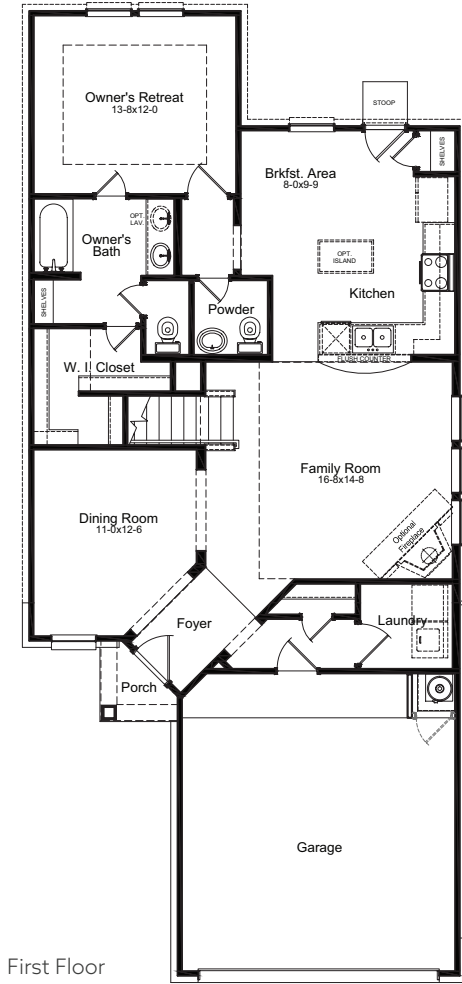

ROOSEVELT FLOOR PLAN

Heritage Collection

ELEVATION A

ELEVATION B

ELEVATION C

FIRSTAMERICAHOMES.COM

ROOSEVELT FLOOR PLAN

1,880 SQ. FT.
PLAN 1880

Heritage Collection

OPTIONS

Covered Patio Option

Study Option
I/O Dining

Bedroom 4 Option
I/O Dining

Enhanced Owner's Bath Option

FIRSTAMERICANHOMES.COM