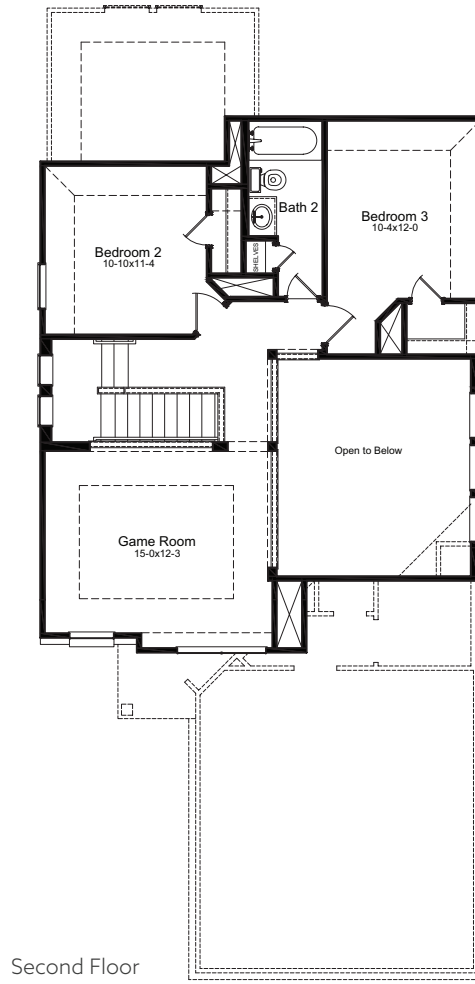

ROOSEVELT FLOOR PLAN

Heritage Collection

ELEVATION A

ELEVATION B

ELEVATION C

FIRSTAMERICAHOMES.COM

ROOSEVELT FLOOR PLAN

1,880 SQ. FT.
PLAN 1880

Heritage Collection

OPTIONS

Covered Patio Option

Study Option
I/O Dining

Bedroom 4 Option
I/O Dining

Enhanced Owner's Bath Option

FIRSTAMERICANHOMES.COM