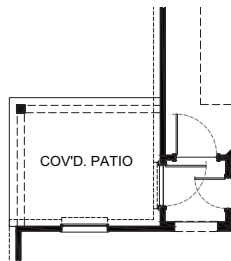

Covered Patio Option