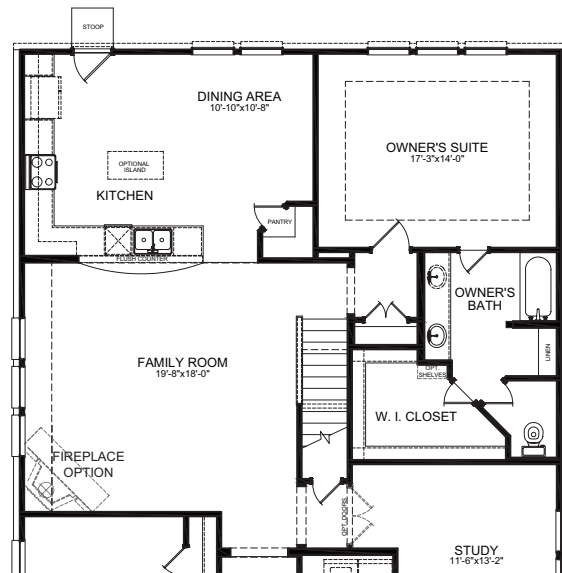

# YOSEMITE FLOOR PLAN

*Heritage Collection  
River Ranch Estates*

**ELEVATION AE**

**ELEVATION BE**

**ELEVATION CE**

[FIRSTAMERICANHOMES.COM](http://FIRSTAMERICANHOMES.COM)

# YOSEMITE FLOOR PLAN

**2,053 SQ. FT.**  
PLAN 2053

*Heritage Collection*  
*River Ranch Estates*

First Floor

Bonus Option First Floor

Bonus Room w/ Powder Option

## OPTIONS

Covered Patio Option

Bedroom 4 Option ILO Study

3 Car Garage (Included)

Enhanced Owner's Bath (Included)