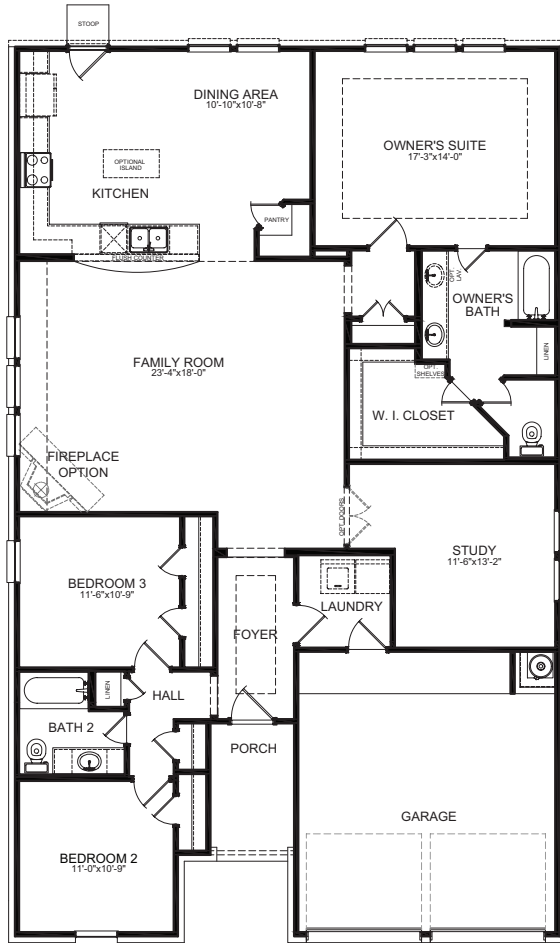

# YOSEMITE FLOOR PLAN

*Heritage Collection  
River Ranch Estates*

**ELEVATION AE**

**ELEVATION BE**

**ELEVATION CE**

[FIRSTAMERICANHOMES.COM](http://FIRSTAMERICANHOMES.COM)

# YOSEMITE FLOOR PLAN

**2,053 SQ. FT.**  
PLAN 2053

*Heritage Collection*  
*River Ranch Estates*

First Floor

Bonus Option First Floor

Bonus Room w/ Powder Option

## OPTIONS

Covered Patio Option

Bedroom 4 Option ILO Study

3 Car Garage (Included)

Enhanced Owner's Bath (Included)