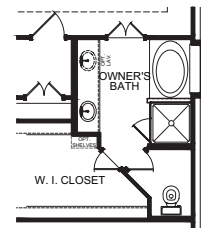

# YOSEMITE FLOOR PLAN

**2,053 SQ. FT.**  
PLAN 2053

*Heritage Collection*  
*River Ranch Estates*

First Floor

Bonus Option First Floor

Bonus Room w/ Powder Option

## OPTIONS

Covered Patio Option

Bedroom 4 Option ILO Study

3 Car Garage (Included)

Enhanced Owner's Bath (Included)