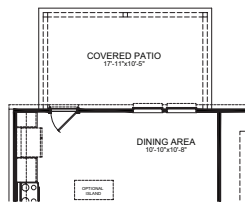

# YOSEMITE FLOOR PLAN

**2,053 SQ. FT.**  
PLAN 2053

*Heritage Collection*  
*River Ranch Estates*

First Floor

Bonus Option First Floor

Bonus Room w/ Powder Option

## OPTIONS

Covered Patio Option

Bedroom 4 Option ILO Study

3 Car Garage (Included)

Enhanced Owner's Bath (Included)