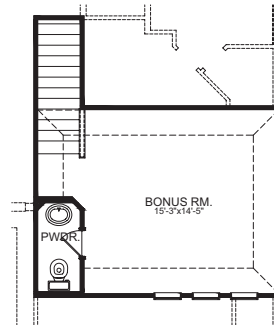

# YOSEMITE FLOOR PLAN

**2,053 SQ. FT.**  
PLAN 2053

*Heritage Collection*  
*River Ranch Estates*

First Floor

Bonus Option First Floor

Bonus Room w/ Powder Option

## OPTIONS

Covered Patio Option

Bedroom 4 Option ILO Study

3 Car Garage (Included)

Enhanced Owner's Bath (Included)