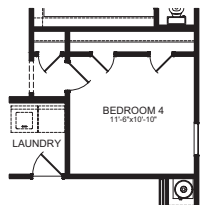

# YOSEMITE FLOOR PLAN

**2,053 SQ. FT.**  
PLAN 2053

*Heritage Collection*  
*River Ranch Estates*

First Floor

Bonus Option First Floor

Bonus Room w/ Powder Option

## OPTIONS

Covered Patio Option

Bedroom 4 Option ILO Study

3 Car Garage (Included)

Enhanced Owner's Bath (Included)