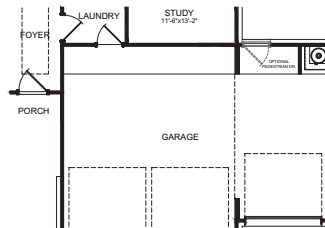

# YOSEMITE FLOOR PLAN

**2,053 SQ. FT.**  
PLAN 2053

*Heritage Collection*  
*River Ranch Estates*

First Floor

Bonus Option First Floor

Bonus Room w/ Powder Option

## OPTIONS

Covered Patio Option

Bedroom 4 Option ILO Study

3 Car Garage (Included)

Enhanced Owner's Bath (Included)