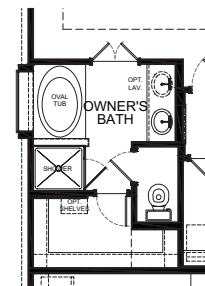

Enhanced Owner's Bath Option

FIRSTAMERICANHOMES.COM