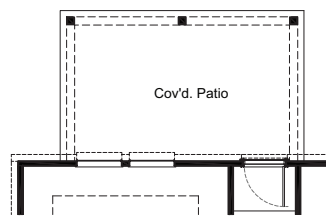

Expanded Covered Patio Option