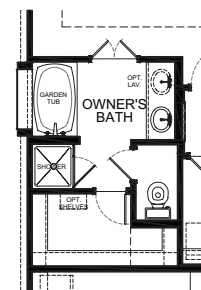

SAVANNAH FLOOR PLAN

Magnolia Collection

ELEVATION D

ELEVATION E

ELEVATION F

FIRSTAMERICAHOMES.COM

SAVANNAH FLOOR PLAN

2,084 SQ. FT.
PLAN 2084

Magnolia Collection

OPTIONS

Covered Patio Option

Expanded Covered Patio Option

Enhanced Owner's Bath Option

FIRSTAMERICANHOMES.COM