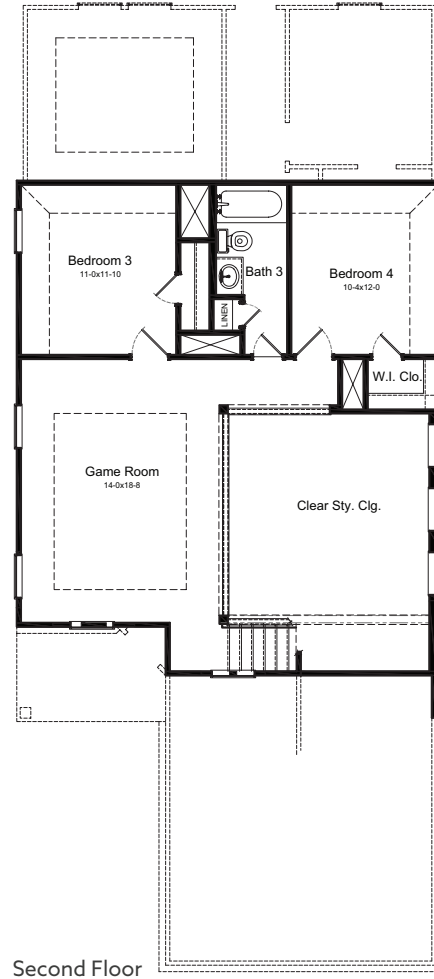

SAVANNAH FLOOR PLAN

Magnolia Collection

ELEVATION D

ELEVATION E

ELEVATION F

FIRSTAMERICAHOMES.COM

SAVANNAH FLOOR PLAN

2,084 SQ. FT.
PLAN 2084

Magnolia Collection

OPTIONS

Covered Patio Option

Expanded Covered Patio Option

Enhanced Owner's Bath Option

FIRSTAMERICANHOMES.COM