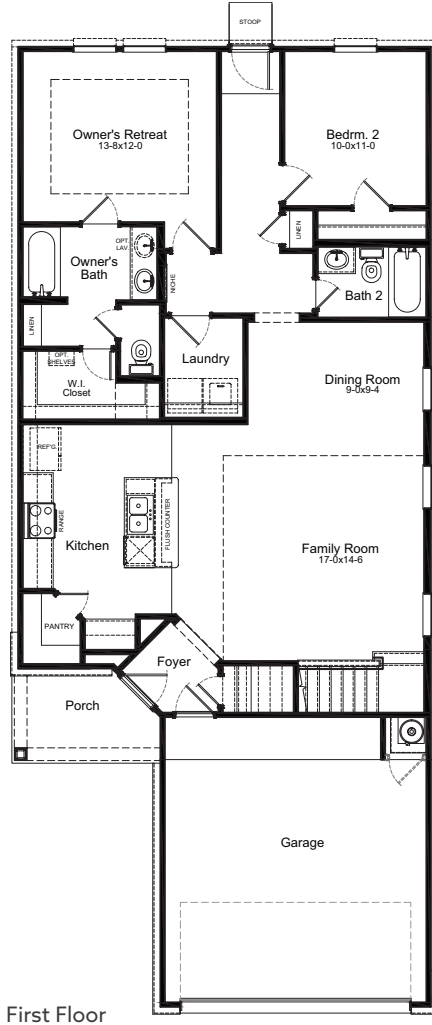

SAVANNAH FLOOR PLAN

Magnolia Collection

ELEVATION D

ELEVATION E

ELEVATION F

FIRSTAMERICAHOMES.COM

SAVANNAH FLOOR PLAN

2,084 SQ. FT.
PLAN 2084

Magnolia Collection

OPTIONS

Covered Patio Option

Expanded Covered Patio Option

Enhanced Owner's Bath Option

FIRSTAMERICANHOMES.COM