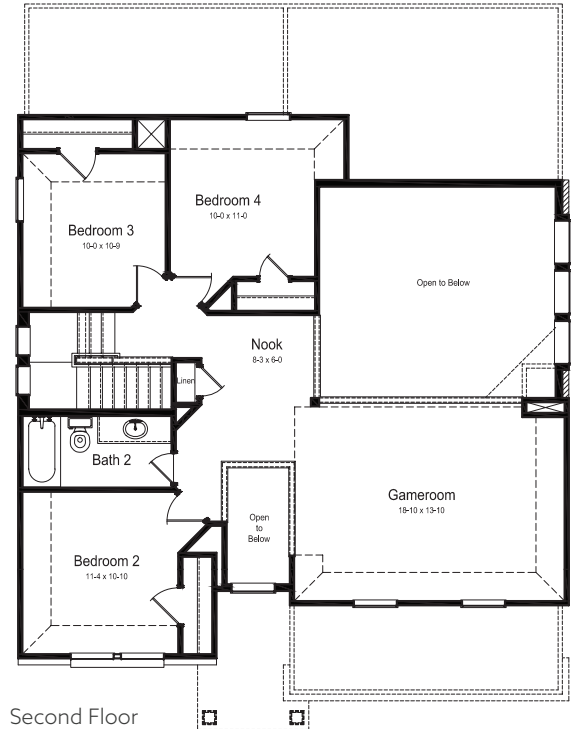

EISENHOWER FLOOR PLAN

2,315 SQ. FT.
PLAN 2315

Heritage Collection