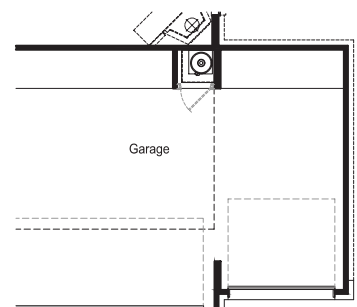

OPTIONS

FIRSTAMERICANHOMES.COM

In an effort to continuously improve its products, First America Homes reserves the right to make changes and modifications to floor plans, elevations, specifications, materials and features without notice. Dimensions and square footages are approximate. Prices are subject to change without notice. These drawings are a pictorial representation for presentation purposes only and are subject to change. No warranties expressed or implied to final product. 07.17.2023