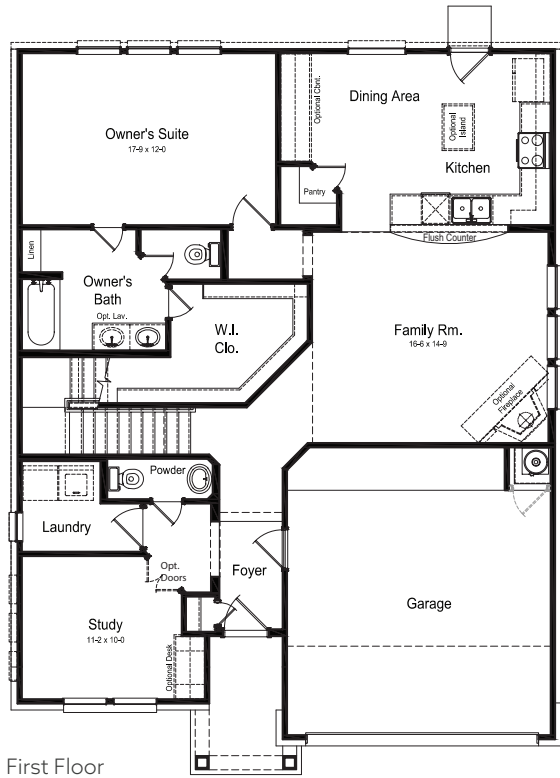

EISENHOWER FLOOR PLAN

2,315 SQ. FT.
PLAN 2315

Heritage Collection