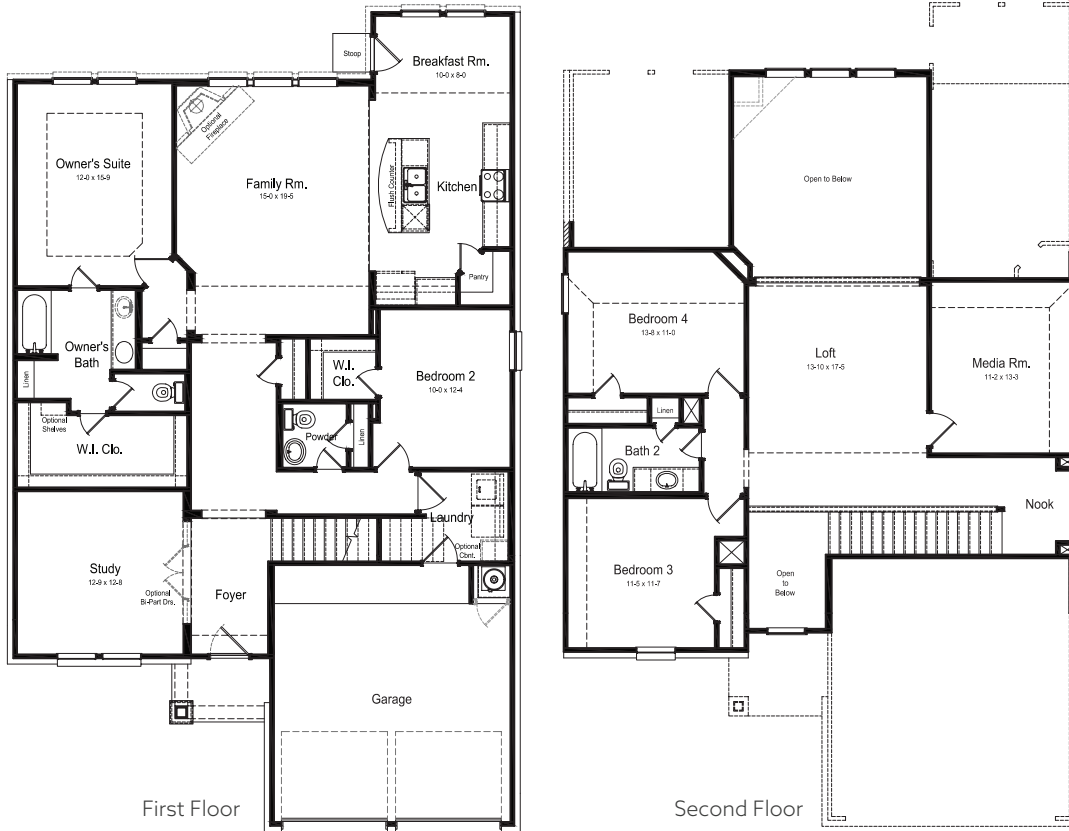

DENALI FLOOR PLAN

2,688 SQ. FT.
PLAN 2688

Heritage Collection
River Ranch Estates