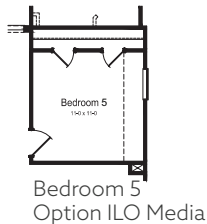

OPTIONS

FIRSTAMERICANHOMES.COM