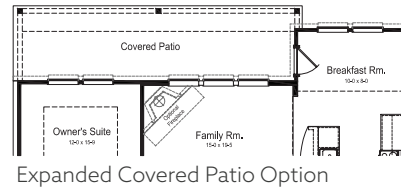

OPTIONS

FIRSTAMERICANHOMES.COM