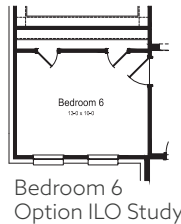

OPTIONS

FIRSTAMERICANHOMES.COM