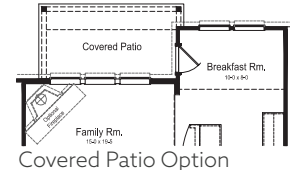

OPTIONS

FIRSTAMERICANHOMES.COM