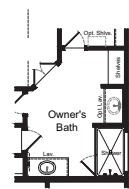

REDWOOD FLOOR PLAN

Heritage Collection
River Ranch Estates

ELEVATION AE

ELEVATION BE

ELEVATION CE

FIRSTAMERICAHOMES.COM

REDWOOD FLOOR PLAN

2,756 SQ. FT.
PLAN 2756

Heritage Collection
River Ranch Estates

OPTIONS

Covered Patio Option

Bath 3 Option
ILO Powder

Super Shower Option

Enhanced Owner's Bath
(Included)

Expanded Covered Patio Option

3 Car Garage (Included)