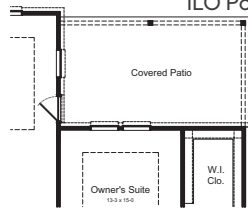

REDWOOD FLOOR PLAN

Heritage Collection
River Ranch Estates

ELEVATION AE

ELEVATION BE

ELEVATION CE

FIRSTAMERICAHOMES.COM

REDWOOD FLOOR PLAN

2,756 SQ. FT.
PLAN 2756

Heritage Collection
River Ranch Estates

OPTIONS

Covered Patio Option

Bath 3 Option
ILO Powder

Super Shower Option

Enhanced Owner's Bath
(Included)

Expanded Covered Patio Option

3 Car Garage (Included)