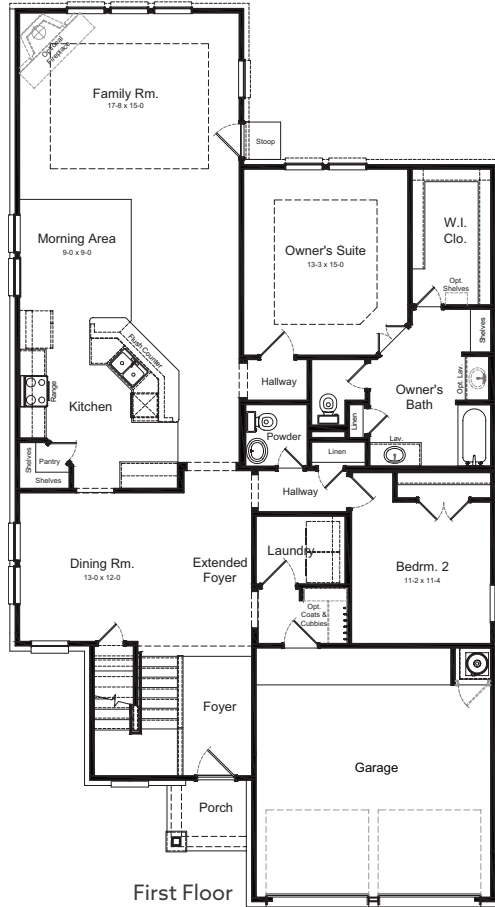

REDWOOD FLOOR PLAN

Heritage Collection
River Ranch Estates

ELEVATION AE

ELEVATION BE

ELEVATION CE

FIRSTAMERICAHOMES.COM

REDWOOD FLOOR PLAN

2,756 SQ. FT.
PLAN 2756

Heritage Collection
River Ranch Estates

OPTIONS

Covered Patio Option

Bath 3 Option
ILO Powder

Super Shower Option

Enhanced Owner's Bath
(Included)

Expanded Covered Patio Option

3 Car Garage (Included)