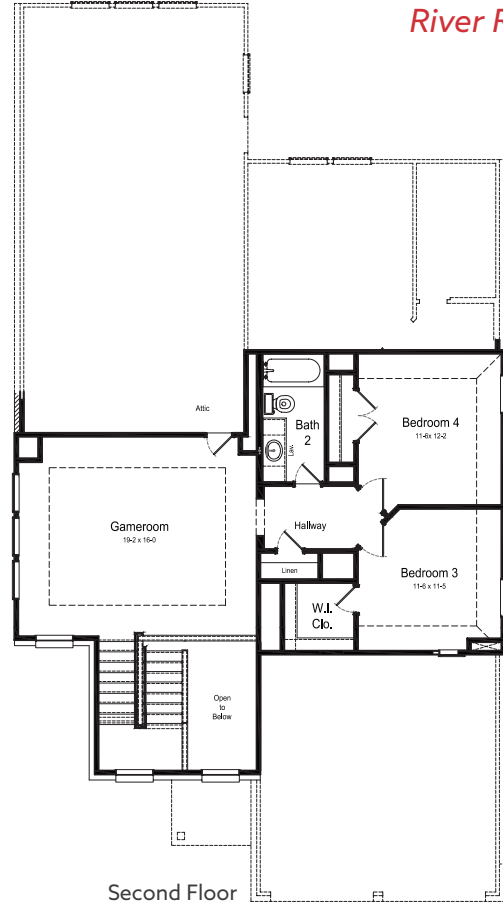

REDWOOD FLOOR PLAN

Heritage Collection
River Ranch Estates

ELEVATION AE

ELEVATION BE

ELEVATION CE

FIRSTAMERICAHOMES.COM

REDWOOD FLOOR PLAN

2,756 SQ. FT.
PLAN 2756

Heritage Collection
River Ranch Estates

OPTIONS

Covered Patio Option

Bath 3 Option
ILO Powder

Super Shower Option

Enhanced Owner's Bath
(Included)

Expanded Covered Patio Option

3 Car Garage (Included)