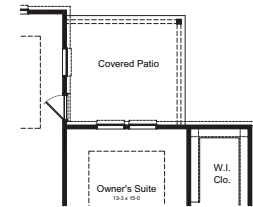

REDWOOD FLOOR PLAN

Heritage Collection
River Ranch Estates

ELEVATION AE

ELEVATION BE

ELEVATION CE

FIRSTAMERICAHOMES.COM

REDWOOD FLOOR PLAN

2,756 SQ. FT.
PLAN 2756

Heritage Collection
River Ranch Estates

OPTIONS

Covered Patio Option

Bath 3 Option
ILO Powder

Super Shower Option

Enhanced Owner's Bath
(Included)

Expanded Covered Patio Option

3 Car Garage (Included)