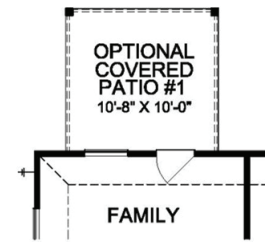

JEFFERSON FLOOR PLAN

Heritage Collection

ELEVATION A

ELEVATION B

ELEVATION C

FIRSTAMERICAHOMES.COM

Heritage Collection

1,520 SQ. FT.
PLAN 5152

OPTIONS

Covered Patio Option

Expanded Covered Patio Option

Optional Study (ILO Dining)

Enhanced Owner's Bath Option