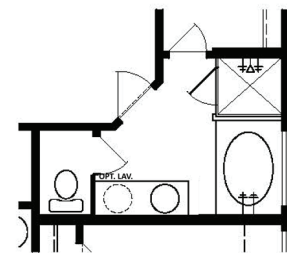

JEFFERSON FLOOR PLAN

Heritage Collection

ELEVATION A

ELEVATION B

ELEVATION C

FIRSTAMERICAHOMES.COM

Heritage Collection

1,520 SQ. FT.
PLAN 5152

OPTIONS

Covered Patio Option

Expanded Covered Patio Option

Optional Study (ILO Dining)

Enhanced Owner's Bath Option