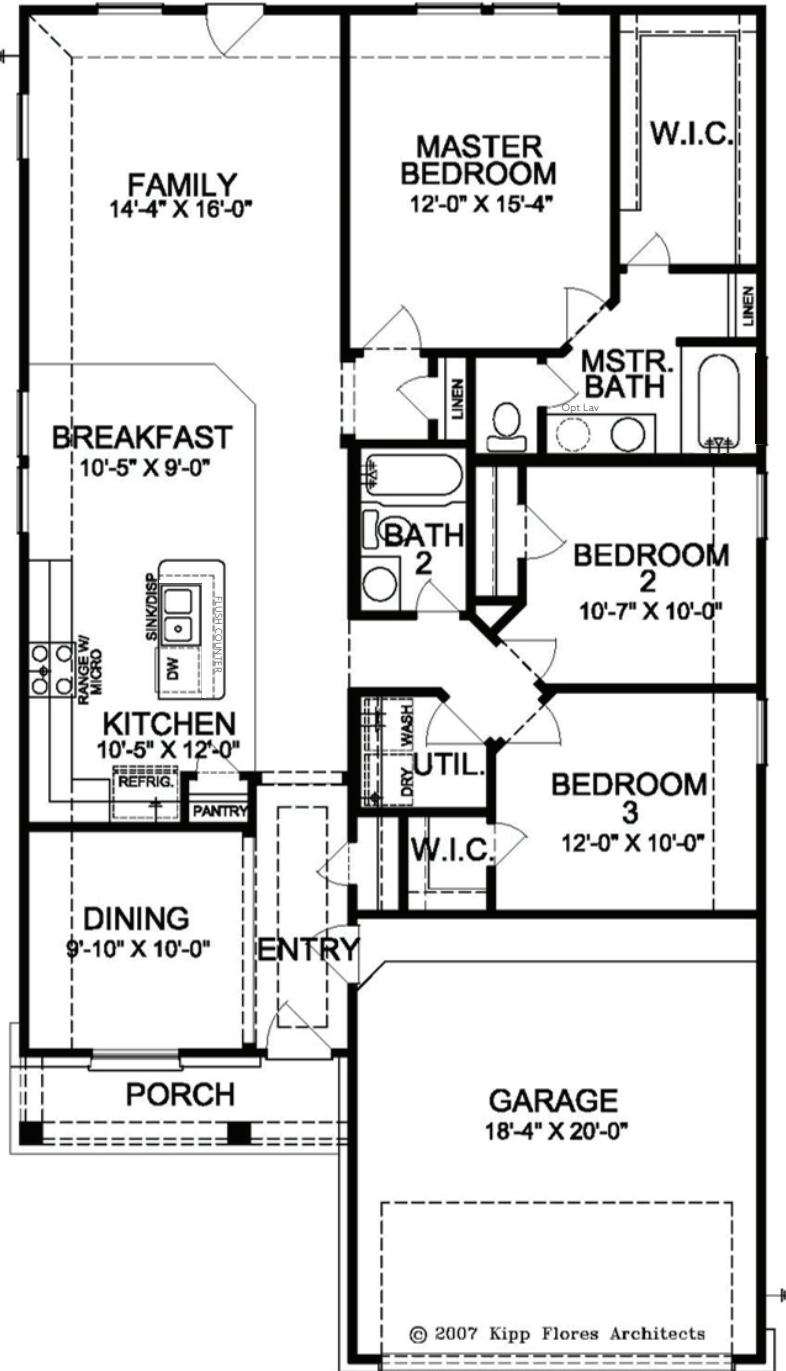

JEFFERSON FLOOR PLAN

Heritage Collection

ELEVATION A

ELEVATION B

ELEVATION C

FIRSTAMERICAHOMES.COM

Heritage Collection

1,520 SQ. FT.
PLAN 5152

OPTIONS

Covered Patio Option

Expanded Covered Patio Option

Optional Study (ILO Dining)

Enhanced Owner's Bath Option