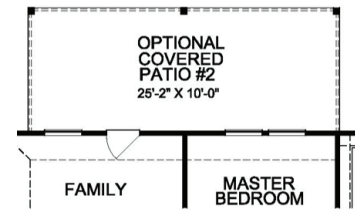

JEFFERSON FLOOR PLAN

Heritage Collection

ELEVATION A

ELEVATION B

ELEVATION C

FIRSTAMERICAHOMES.COM

Heritage Collection

1,520 SQ. FT.
PLAN 5152

OPTIONS

Covered Patio Option

Expanded Covered Patio Option

Optional Study (ILO Dining)

Enhanced Owner's Bath Option