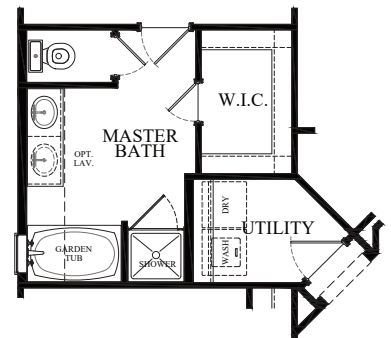

LINCOLN FLOOR PLAN

Americana Collection

ELEVATION A

ELEVATION B

ELEVATION C

FIRSTAMERICAHOMES.COM

Americana Collection

1,651 SQ. FT.
PLAN 5165

OPTIONS

Covered Patio Option

Expanded Covered Patio Option

Enhanced Owner's Bath Option