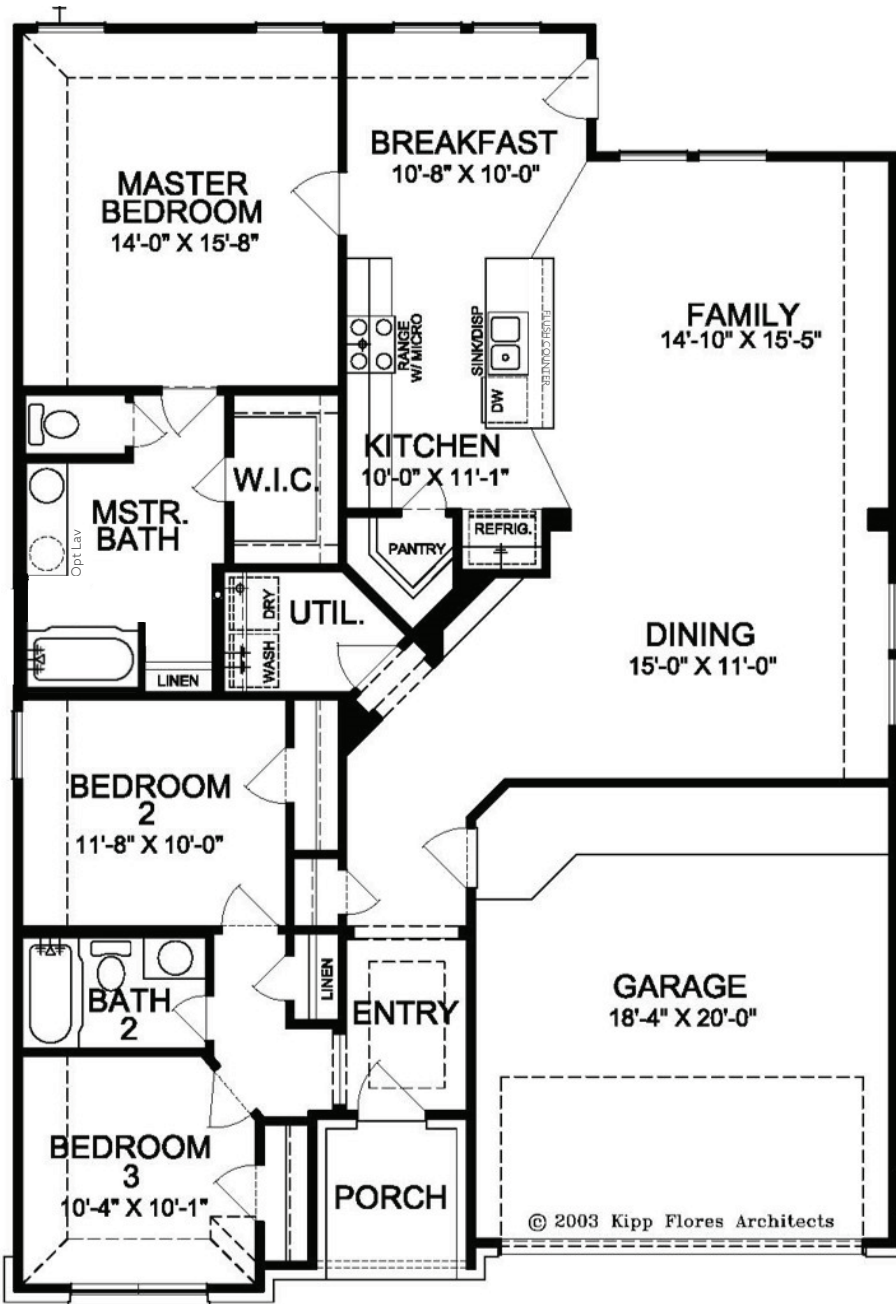

LINCOLN FLOOR PLAN

Americana Collection

ELEVATION A

ELEVATION B

ELEVATION C

FIRSTAMERICAHOMES.COM

Americana Collection

1,651 SQ. FT.
PLAN 5165

OPTIONS

Covered Patio Option

Expanded Covered Patio Option

Enhanced Owner's Bath Option