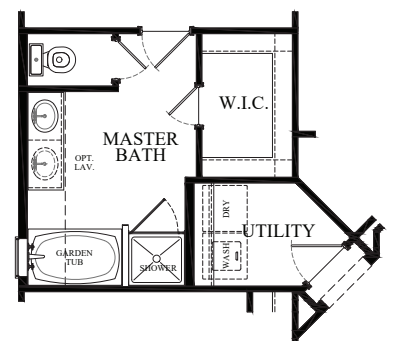

LINCOLN FLOOR PLAN

Heritage Collection

ELEVATION A

ELEVATION B

ELEVATION C

FIRSTAMERICAHOMES.COM

Heritage Collection

1,651 SQ. FT.
PLAN 5165

OPTIONS

Covered Patio Option

Expanded Covered Patio Option

Enhanced Owner's Bath Option