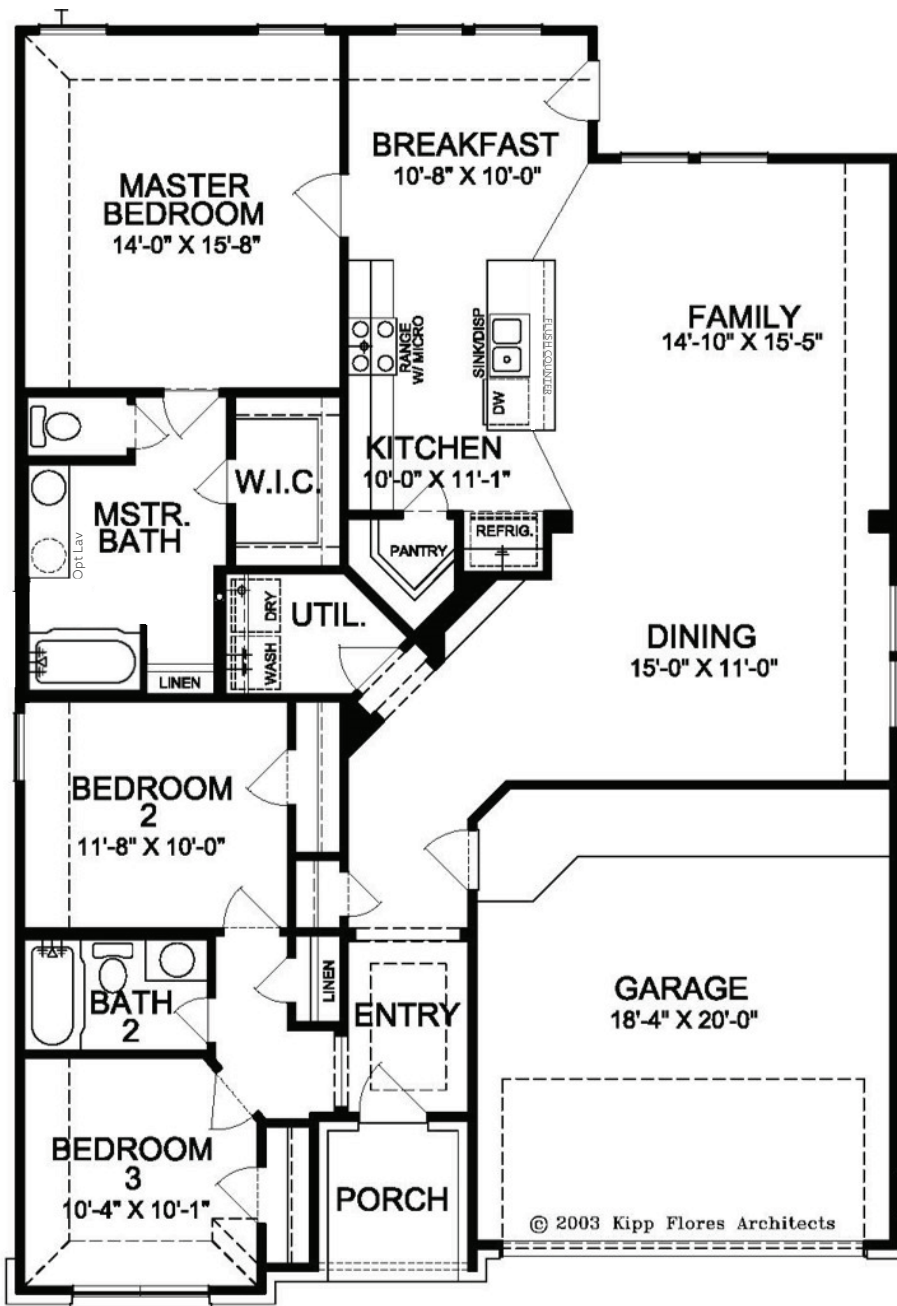

LINCOLN FLOOR PLAN

Heritage Collection

ELEVATION A

ELEVATION B

ELEVATION C

FIRSTAMERICAHOMES.COM

Heritage Collection

1,651 SQ. FT.
PLAN 5165

OPTIONS

Covered Patio Option

Expanded Covered Patio Option

Enhanced Owner's Bath Option