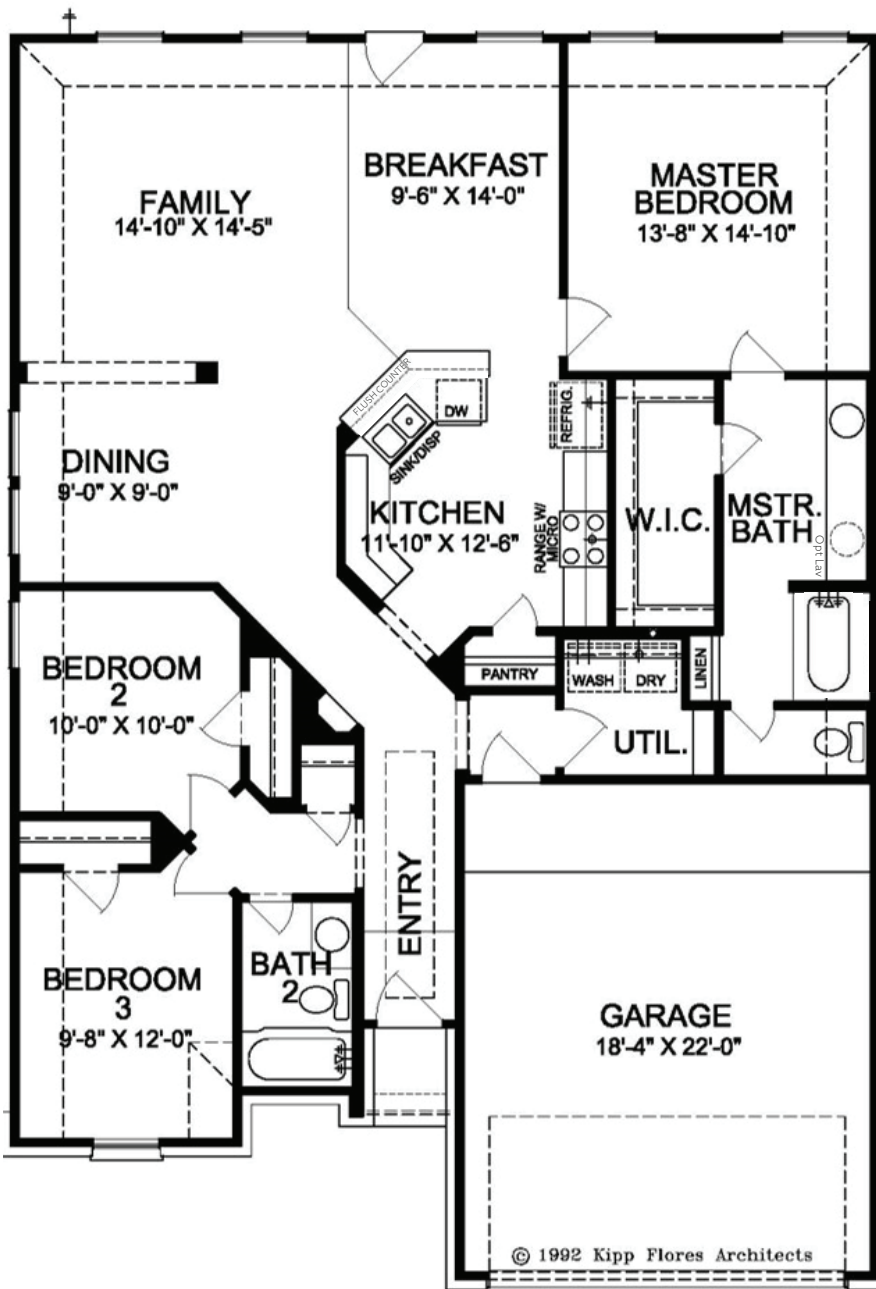

ADAMS FLOOR PLAN

Americana Collection

ELEVATION A

ELEVATION B

ELEVATION C

FIRSTAMERICAHOMES.COM

Americana Collection

1,619 SQ. FT.
PLAN 5161

OPTIONS

Covered Patio Option

Expanded Covered Patio Option

Enhanced Owner's Bath Option