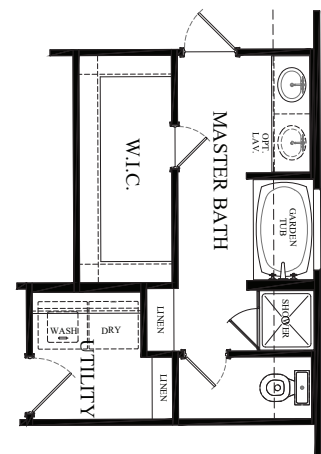

ADAMS FLOOR PLAN

Americana Collection

ELEVATION A

ELEVATION B

ELEVATION C

FIRSTAMERICAHOMES.COM

Americana Collection

1,619 SQ. FT.
PLAN 5161

OPTIONS

Covered Patio Option

Expanded Covered Patio Option

Enhanced Owner's Bath Option