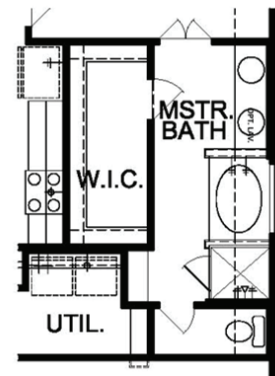

## Heritage Collection

**1,619 SQ. FT.**  
PLAN 5161

### OPTIONS

Covered Patio Option

Expanded Covered Patio Option

Enhanced Owner's Bath Option