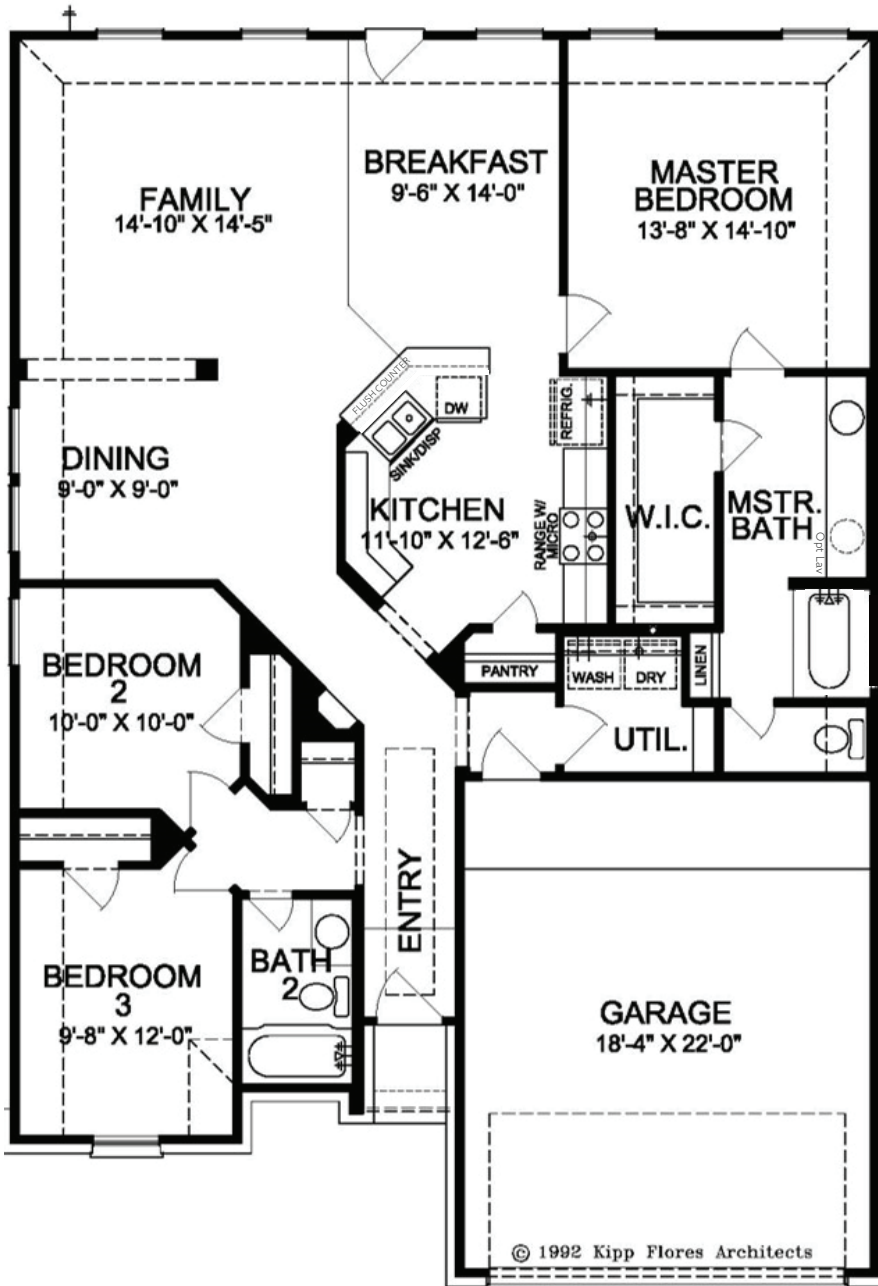

# ADAMS FLOOR PLAN

*Heritage Collection*

**ELEVATION A**

**ELEVATION B**

**ELEVATION C**

[FIRSTAMERICAHOMES.COM](http://FIRSTAMERICAHOMES.COM)

## Heritage Collection

**1,619 SQ. FT.**  
PLAN 5161

### OPTIONS

Covered Patio Option

Expanded Covered Patio Option

Enhanced Owner's Bath Option