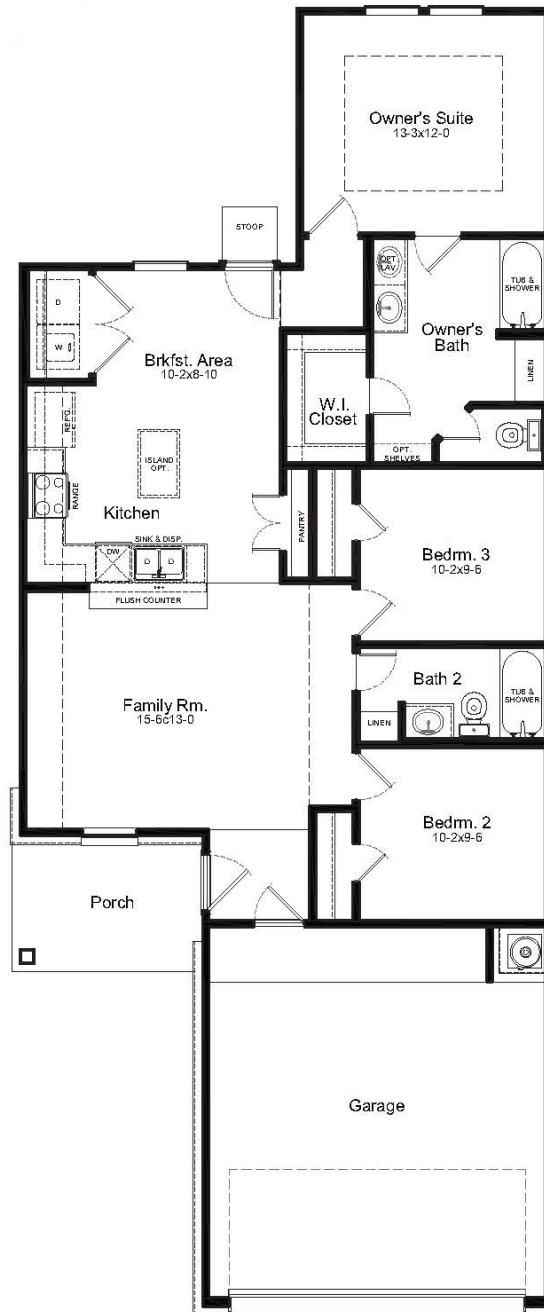

Newport

Heritage Collection

3 Bedrooms

2 Bathrooms

1,200 Square Feet

FirstAmericaHomes.com

In an effort to continuously improve its products, First America Homes reserves the right to make changes and modifications to floor plans, elevations, specifications, materials and features without notice. Dimensions and square footages are approximate. Prices are subject to change without notice. These drawings are a pictorial representation for presentation purposes only and are subject to change. No warranties expressed or implied to final product.

Elevation D

Elevation E

Elevation F

Newport

Heritage Collection

3 Bedrooms
2 Bathrooms
1,200 Square Feet

FirstAmericaHomes.com

In an effort to continuously improve its products, First America Homes reserves the right to make changes and modifications to floor plans, elevations, specifications, materials and features without notice. Dimensions and square footages are approximate. Prices are subject to change without notice. These drawings are a pictorial representation for presentation purposes only and are subject to change. No warranties expressed or implied to final product.

Plan 1200

Options

Covered Patio

Expanded Covered Patio

Enhanced Owner's Bath