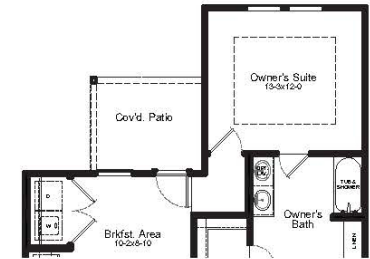

Elevation D

Elevation E

Elevation F

Newport

Heritage Collection

3 Bedrooms
2 Bathrooms
1,200 Square Feet

FirstAmericaHomes.com

In an effort to continuously improve its products, First America Homes reserves the right to make changes and modifications to floor plans, elevations, specifications, materials and features without notice. Dimensions and square footages are approximate. Prices are subject to change without notice. These drawings are a pictorial representation for presentation purposes only and are subject to change. No warranties expressed or implied to final product.

Plan 1200

Options

Covered Patio

Expanded Covered Patio

Enhanced Owner's Bath