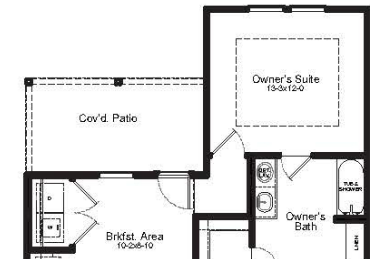

Elevation D

Elevation E

Elevation F

Newport

Heritage Collection

3 Bedrooms
2 Bathrooms
1,200 Square Feet

FirstAmericaHomes.com

In an effort to continuously improve its products, First America Homes reserves the right to make changes and modifications to floor plans, elevations, specifications, materials and features without notice. Dimensions and square footages are approximate. Prices are subject to change without notice. These drawings are a pictorial representation for presentation purposes only and are subject to change. No warranties expressed or implied to final product.

Plan 1200

Options

Covered Patio

Expanded Covered Patio

Enhanced Owner's Bath