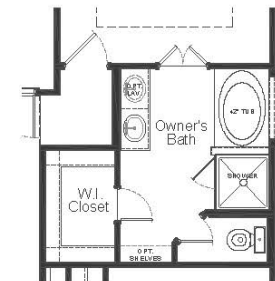

Elevation D

Elevation E

Elevation F

Newport

Heritage Collection

3 Bedrooms
2 Bathrooms
1,200 Square Feet

FirstAmericaHomes.com

In an effort to continuously improve its products, First America Homes reserves the right to make changes and modifications to floor plans, elevations, specifications, materials and features without notice. Dimensions and square footages are approximate. Prices are subject to change without notice. These drawings are a pictorial representation for presentation purposes only and are subject to change. No warranties expressed or implied to final product.

Plan 1200

Options

Covered Patio

Expanded Covered Patio

Enhanced Owner's Bath