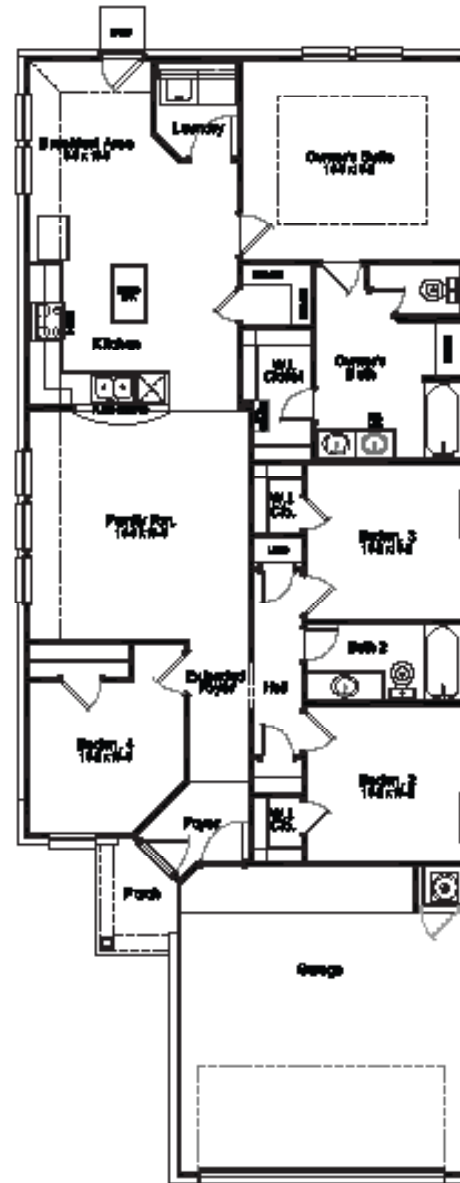

Neches

Heritage Collection

4 Bedrooms

2 Bathrooms

1,535 Square Feet

FirstAmericaHomes.com

In an effort to continuously improve its products, First America Homes reserves the right to make changes and modifications to floor plans, elevations, specifications, materials and features without notice. Dimensions and square footages are approximate. Prices are subject to change without notice. These drawings are a pictorial representation for presentation purposes only and are subject to change. No warranties expressed or implied to final product.

Elevation A

Elevation B

Elevation C

Neches

Heritage Collection

4 Bedrooms

2 Bathrooms

1,535 Square Feet

Plan 1535

Options

Covered Patio

Expanded Covered Patio

Enhanced Owner's Bath