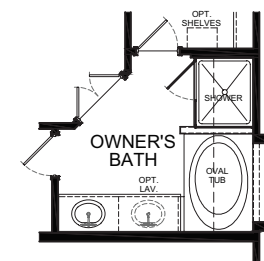

Elevation A

Elevation B

Elevation C

Rockport

Heritage Collection

4 Bedrooms

2.5 Bathrooms

2,049 Square Feet

1st Floor

2nd Floor

Plan 2049

Options

Expanded Covered Patio

Covered Patio

Enhanced Owner's Bath

FirstAmericaHomes.com