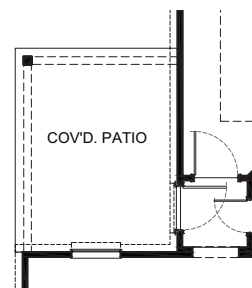

Elevation A

Elevation B

Elevation C

Rockport

Heritage Collection

4 Bedrooms

2.5 Bathrooms

2,049 Square Feet

1st Floor

2nd Floor

Plan 2049

Options

Expanded Covered Patio

Covered Patio

Enhanced Owner's Bath

FirstAmericaHomes.com