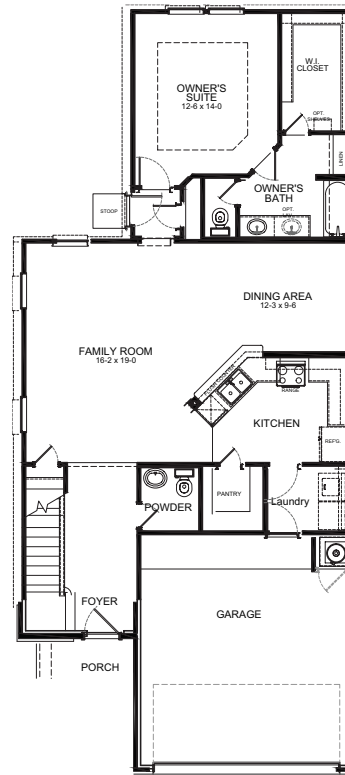

Rockport

Heritage Collection

4 Bedrooms

2.5 Bathrooms

2,049 Square Feet

FirstAmericaHomes.com

In an effort to continuously improve its products, First America Homes reserves the right to make changes and modifications to floor plans, elevations, specifications, materials and features without notice. Dimensions and square footages are approximate. Prices are subject to change without notice. These drawings are a pictorial representation for presentation purposes only and are subject to change. No warranties expressed or implied to final product.

Elevation A

Elevation B

Elevation C

Rockport

Heritage Collection

4 Bedrooms

2.5 Bathrooms

2,049 Square Feet

1st Floor

2nd Floor

Plan 2049

Options

Expanded Covered Patio

Covered Patio

Enhanced Owner's Bath

FirstAmericaHomes.com