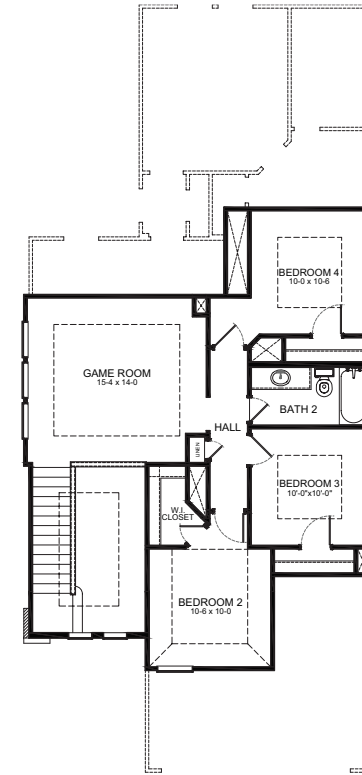

Rockport

Heritage Collection

4 Bedrooms

2.5 Bathrooms

2,049 Square Feet

FirstAmericaHomes.com

In an effort to continuously improve its products, First America Homes reserves the right to make changes and modifications to floor plans, elevations, specifications, materials and features without notice. Dimensions and square footages are approximate. Prices are subject to change without notice. These drawings are a pictorial representation for presentation purposes only and are subject to change. No warranties expressed or implied to final product.

Elevation A

Elevation B

Elevation C

Rockport

Heritage Collection

4 Bedrooms

2.5 Bathrooms

2,049 Square Feet

1st Floor

2nd Floor

Plan 2049

Options

Expanded Covered Patio

Covered Patio

Enhanced Owner's Bath

FirstAmericaHomes.com