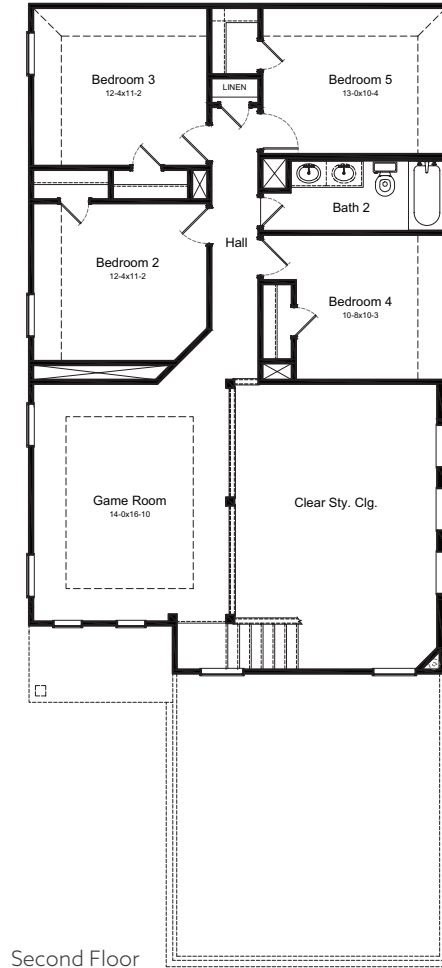

MANSFIELD FLOOR PLAN

2,416 SQ. FT.
PLAN 2416

Heritage Collection