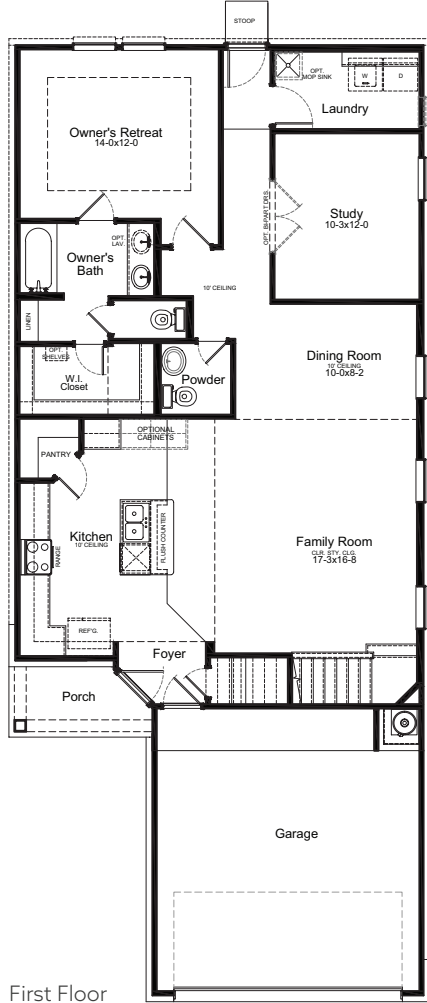

MANSFIELD FLOOR PLAN

2,416 SQ. FT.
PLAN 2416

Heritage Collection