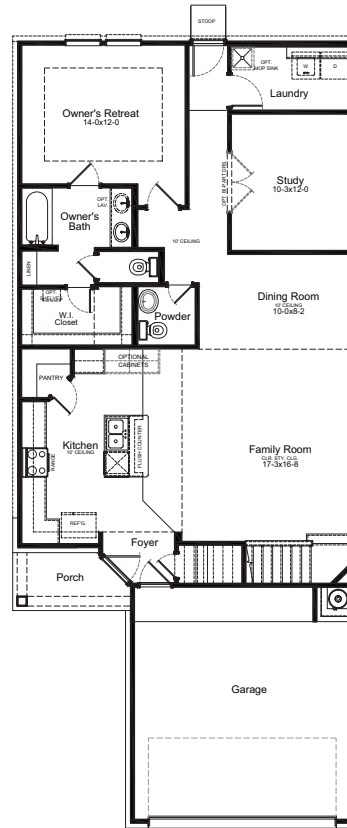

Mansfield

Heritage Collection

5 Bedrooms

2.5 Bathrooms

2,416 Square Feet

FirstAmericaHomes.com

In an effort to continuously improve its products, First America Homes reserves the right to make changes and modifications to floor plans, elevations, specifications, materials and features without notice. Dimensions and square footages are approximate. Prices are subject to change without notice. These drawings are a pictorial representation for presentation purposes only and are subject to change. No warranties expressed or implied to final product.

Elevation A

Elevation B

Elevation C

Mansfield

Heritage Collection

5 Bedrooms
2.5 Bathrooms
2,416 Square Feet

1st Floor

2nd Floor

Plan 2416

Options

Covered Patio

Expanded Covered Patio

Bath 3

Bedroom 6
ILO Study

Enhanced
Owner's Bath

FirstAmericaHomes.com