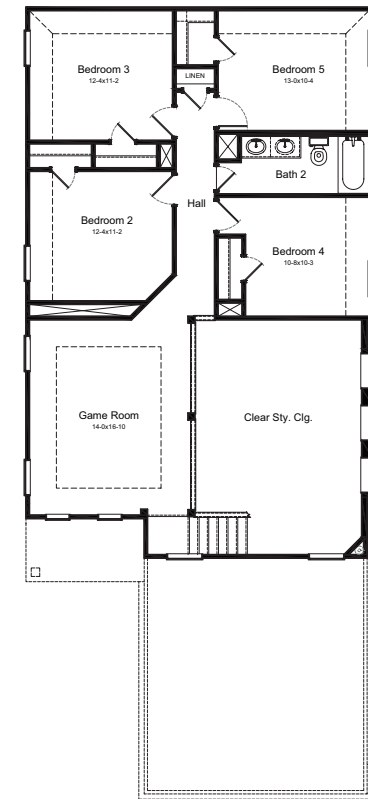

Mansfield

Heritage Collection

5 Bedrooms

2.5 Bathrooms

2,416 Square Feet

FirstAmericaHomes.com

In an effort to continuously improve its products, First America Homes reserves the right to make changes and modifications to floor plans, elevations, specifications, materials and features without notice. Dimensions and square footages are approximate. Prices are subject to change without notice. These drawings are a pictorial representation for presentation purposes only and are subject to change. No warranties expressed or implied to final product.

Elevation A

Elevation B

Elevation C

Mansfield

Heritage Collection

5 Bedrooms
2.5 Bathrooms
2,416 Square Feet

1st Floor

2nd Floor

Plan 2416

Options

Covered Patio

Expanded Covered Patio

Bath 3

Bedroom 6
ILO Study

Enhanced
Owner's Bath

FirstAmericaHomes.com