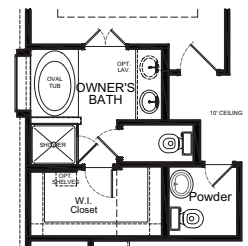

Elevation A

Elevation B

Elevation C

Mansfield

Heritage Collection

5 Bedrooms
2.5 Bathrooms
2,416 Square Feet

1st Floor

2nd Floor

Plan 2416

Options

Covered Patio

Expanded Covered Patio

Bath 3

Bedroom 6
ILO Study

Enhanced
Owner's Bath

FirstAmericaHomes.com