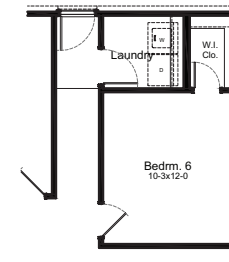

Elevation A

Elevation B

Elevation C

Mansfield

Heritage Collection

5 Bedrooms
2.5 Bathrooms
2,416 Square Feet

1st Floor

2nd Floor

Plan 2416

Options

Covered Patio

Expanded Covered Patio

Bath 3

Bedroom 6
ILO Study

Enhanced
Owner's Bath

FirstAmericaHomes.com