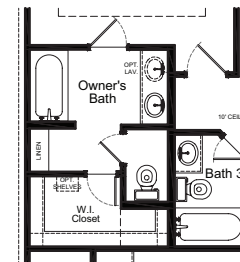

Elevation A

Elevation B

Elevation C

Mansfield

Heritage Collection

5 Bedrooms
2.5 Bathrooms
2,416 Square Feet

1st Floor

2nd Floor

Plan 2416

Options

Covered Patio

Expanded Covered Patio

Bath 3

Bedroom 6
ILO Study

Enhanced
Owner's Bath

FirstAmericaHomes.com